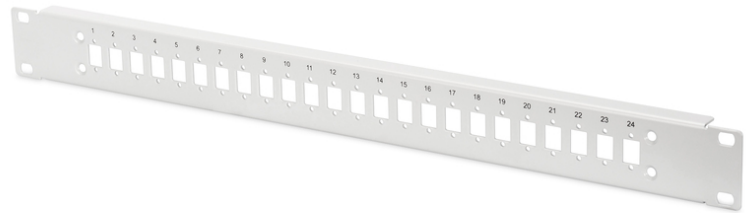

DIGITUS Steel Frontplate for 24 LC/DX couplers

DN-96207-AL
 EAN 4016032385325

FO front panel, 1U, 24x LC DX, fixed grey (RAL 7035), for -AL and -F boxes

Steel Frontplate for 24 LC/DX couplers (Body part number DN-96200-AL for Aluminum or DN-96200-F for steel)

- Suitable for splice box DN-96200

Logistics						
	Number (pcs)	Weight (kg)	Depth (cm)	Width (cm)	Height (cm)	cm ³
Packaging Unit Carton	100	27.00	53.00	33.00	19.00	33.23
Packaging Unit Inside	1	0.27	0.00	0.00	0.00	0.00
Packaging Unit Single	1	0.27	5.50	49.00	2.50	673.75
Net single without Packaging	0	0.00	0.00	0.00	0.00	0.00