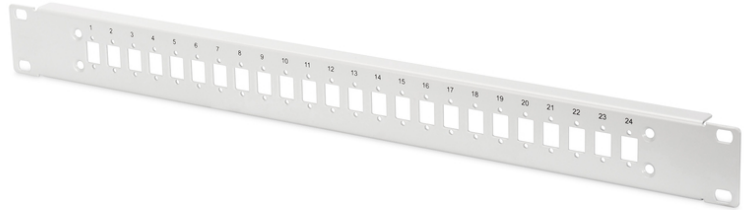

# DIGITUS Steel Frontplate for 24 LC/DX couplers

**DN-96207-AL**  
**EAN 4016032385325**

**FO front panel, 1U, 24x LC DX, fixed grey (RAL 7035), for -AL and -F boxes**

Steel Frontplate for 24 LC/DX couplers ( Body part number DN-96200-AL for Aluminum or DN-96200-F for steel )

- Suitable for splice box DN-96200

Logistics						
	Number (pcs)	Weight (kg)	Depth (cm)	Width (cm)	Height (cm)	cm <sup>3</sup>
Packaging Unit Carton	100	27.00	53.00	33.00	19.00	33.23
Packaging Unit Inside	1	0.27	0.00	0.00	0.00	0.00
Packaging Unit Single	1	0.27	5.50	49.00	2.50	673.75
Net single without Packaging	0	0.00	0.00	0.00	0.00	0.00