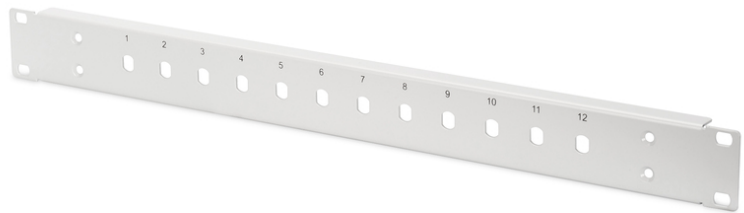

DIGITUS Steel Frontplate for 12 ST/SX couplers

DN-96204-AL
 EAN 4016032385257

FO front panel, 1U, 12x ST, fixed grey (RAL 7035), for -AL and -F boxes

Steel Frontplate for 12 ST/SX couplers (Body part number DN-96200-AL for Aluminum oder DN-96200-F for steel)

- Suitable for splice box DN-96200
- Boja: svijetlo siva, RAL 7035
- Sklop: Prazno kućište
- Tip: fiksni
- Vrsta priključka: ST

Logistics						
	Number (pcs)	Weight (kg)	Depth (cm)	Width (cm)	Height (cm)	cm ³
Packaging Unit Carton	100	38.00	50.00	15.00	10.00	7.50
Packaging Unit Inside	1	0.38	0.00	0.00	0.00	0.00
Packaging Unit Single	1	0.38	0.00	0.00	0.00	0.00
Net single without Packaging	0	0.00	0.00	0.00	0.00	0.00