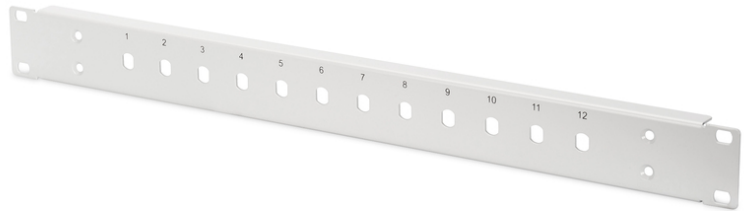

DIGITUS Steel Frontplate for 12 ST/SX couplers

DN-96204-AL
EAN 4016032385257

FO front panel, 1U, 12x ST, fixed grey (RAL 7035), for -AL and -F boxes

Steel Frontplate for 12 ST/SX couplers (Body part number DN-96200-AL for Aluminum oder DN-96200-F for steel)

- Suitable for splice box DN-96200
- Assembly: Empty housing
- Color: light grey, RAL 7035
- Connector type: ST
- Type: fixed

Logistics						
	Number (pcs)	Weight (kg)	Depth (cm)	Width (cm)	Height (cm)	cm ³
Packaging Unit Carton	100	38.00	50.00	15.00	10.00	7.50
Packaging Unit Inside	1	0.38	0.00	0.00	0.00	0.00
Packaging Unit Single	1	0.38	0.00	0.00	0.00	0.00
Net single without Packaging	0	0.00	0.00	0.00	0.00	0.00