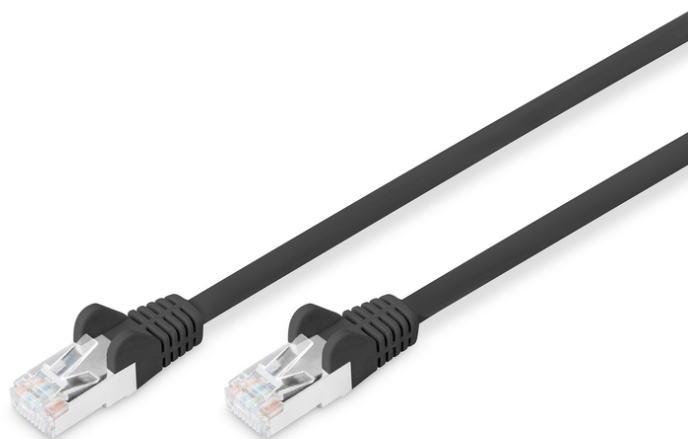

DIGITUS CAT 6 S/FTP patch cord

DB-160144-050-S
EAN 4016032384069

Patch Cable, CAT6, RJ45 M/M, 5.0m, S-FTP, AWG 27/7, color black

The DIGITUS® Category 6 Class E patch cords are manufactured and tested to the ISO/IEC 11801 and DIN EN 50173 Category 6 specifications. They will guarantee the installed cabling system is compliant with the ISO & EN channel specification requirements and will provide optimum performance levels of DIGITUS® Category 6 cabling. The performance is tested up to 250 MHz inclusive performance characteristics such as near end cross talk ("NEXT"). DIGITUS® patch cords are designed and produced to fulfill the highest requirements of various application areas in full volume. Each cable is fitted with a molded boot which comes with kink protection and strain relief. Furthermore the boot is equipped with a latch protection that prevents the latching lever against breaking. This network cable is suitable e.g. for the connection in network cabinets. Another area of application is the wiring of the DSL telephone system.

Future-oriented standards and high-end quality for your network.

- LSZH – low smoke zero halogen
- Boots with kink protections and strain reliefs
- Cable color: black
- Color connector: black
- Hoods: plastic
- Assortment: Twisted Pair Patchkabel
- Length: 5 m
- Connector 1: Modular RJ45 (8/8) plug
- Connector 2: Modular RJ45 (8/8) plug
- Category: CAT 6
- Shielding: S-FTP, pairs in metal foil and braid shielding
- Structure: 4 x 2 AWG 27/7, twisted pair
- Wire material: CU

Package contents

- 1x CAT6 S/FTP patch cord, lenght 5 m, color black

Logistics						
	Number (pcs)	Weight (kg)	Depth (cm)	Width (cm)	Height (cm)	cm³
Packaging Unit Carton	40	7.30	54.00	26.00	36.00	50.54
Packaging Unit Inside	10	1.83	50.00	25.00	9.00	11.25
Packaging Unit Single	1	0.18	5.00	7.50	23.50	881.25
Net single without Packaging	0	0.15	3.00	6.00	20.00	360.00