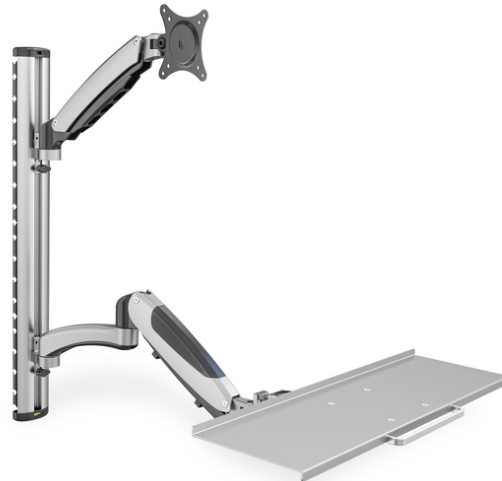

DIGITUS Workstation (monitor, keyboard, mouse) Wall Mount

DA-90354
EAN 4016032383161

Monitor & Keyboard mount for LCD/LED up to 69cm (27") flexible gas spring mount height

Universal wall mount with flexible working height adjustment for mounting monitors and keyboards. Set up a workspace that people of various different heights can use – you can easily adjust the working height with just two quick motions. Simply note the VESA size and the weight of your monitor in order to select a suitable mount.

Universal mount with flexible height adjustment for mounting monitors and keyboards to the wall

- Integrated cable routing

- Suitable for standard VESA mounting patterns of 75 x 75 and 100 x 100 mm
- Max. load bearing capacity: 6 kg per arm
- Weight: 4.2 kg
- Dimensions: 700 x 700 x 520 mm
- Vrsta: PC radna stanica