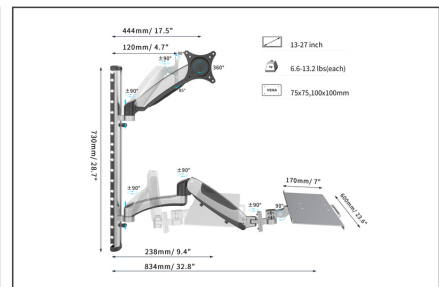

More images: