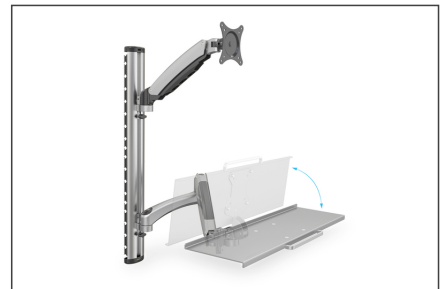

Safety notes

- Please read the entire manual before starting assembly and installation. Please contact your local dealer if you have any questions about the instructions or warnings.
- CAUTION: Use with products that exceed the permitted weight may result in damage or possible injury.
- Brackets should be fitted in accordance with the installation instructions. Incorrect installation can result in damage or injury.
- Use safety equipment and suitable tools. The product should only be installed by specialists.
- The load-bearing surfaces should be able to safely withstand the entire weight of appliances and all additional components.
- Only use the installation screws supplied and DO NOT TIGHTEN the screws TOO TIGHT.
- This product contains small parts that can cause a choking hazard if swallowed. Keep these parts away from children.
- Only use this product indoors. Using the product outdoors can lead to injuries and damage.
- IMPORTANT: Before installation, please check all components received against the components list. If parts are damaged or missing, ask your local dealer for replacement parts.

EU responsible person

EU based economic operator ensuring the product complies with the required regulations.

ASSMANN Electronic GmbH
Auf dem Schüffel 3
Lüdenscheid, Germany
<https://www.assmann.com>
info@assmann.com