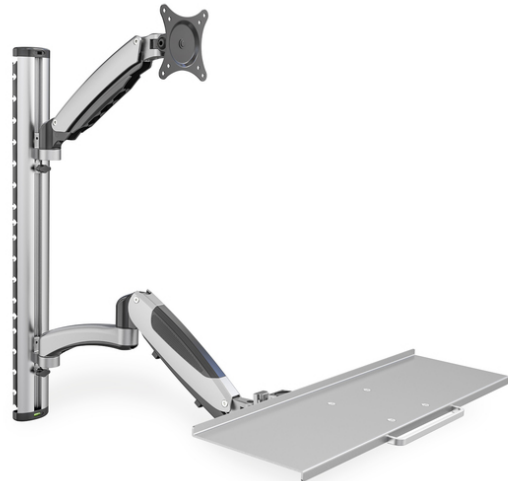

DIGITUS Workstation (monitor, keyboard, mouse) Wall Mount

DA-90354
EAN 4016032383161

Workstation (Monitor, Keyboard) Wall Mount 27 inch, 6 kg, VESA 75x75, 100x100, silver

Universal wall mount with flexible working height adjustment for mounting monitors and keyboards. Set up a workspace that people of various different heights can use – you can easily adjust the working height with just two quick motions. Simply note the VESA size and the weight of your monitor in order to select a suitable mount.

Universal mount with flexible height adjustment for mounting monitors and keyboards to the wall

- Integrated cable routing

- Suitable for standard VESA mounting patterns of 75 x 75 and 100 x 100 mm
- Max. load bearing capacity: 6 kg per arm
- Weight: 4.2 kg
- Dimensions: 700 x 700 x 520 mm
- Style: PC Workstation