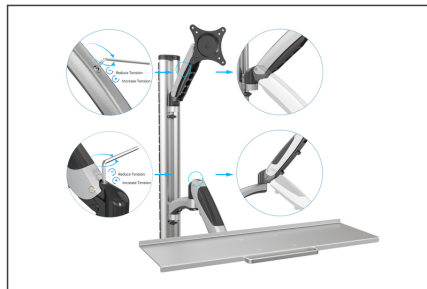

Safety notes

- Please read the entire manual before starting assembly and installation. Please contact your local dealer if you have any questions about the instructions or warnings.
- CAUTION: Use with products that exceed the permitted weight may result in damage or possible injury.
- Brackets should be fitted in accordance with the installation instructions. Incorrect installation can result in damage or injury.
- Use safety equipment and suitable tools. The product should only be installed by specialists.
- The load-bearing surfaces should be able to safely withstand the entire weight of appliances and all additional components.
- Only use the installation screws supplied and DO NOT TIGHTEN the screws TOO TIGHT.
- This product contains small parts that can cause a choking hazard if swallowed. Keep these parts away from children.
- Only use this product indoors. Using the product outdoors can lead to injuries and damage.
- IMPORTANT: Before installation, please check all components received against the components list. If parts are damaged or missing, ask your local dealer for replacement parts.

EU responsible person

EU based economic operator ensuring the product complies with the required regulations.

ASSMANN Electronic GmbH
Auf dem Schüffel 3
Lüdenscheid, Germany
<https://www.assmann.com>
info@assmann.com