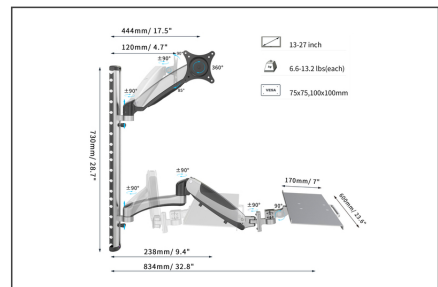

More images: