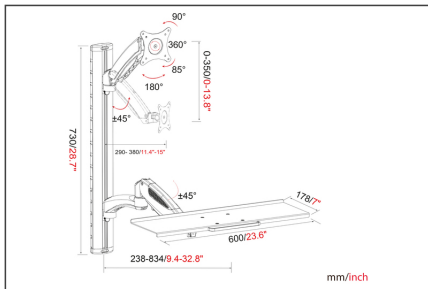

Safety notes

- Please read the entire manual before starting assembly and installation. Please contact your local dealer if you have any questions about the instructions or warnings.
- CAUTION: Use with products that exceed the permitted weight may result in damage or possible injury.
- Brackets should be fitted in accordance with the installation instructions. Incorrect installation can result in damage or injury.
- Use safety equipment and suitable tools. The product should only be installed by specialists.
- The load-bearing surfaces should be able to safely withstand the entire weight of appliances and all additional components.
- Only use the installation screws supplied and DO NOT TIGHTEN the screws TOO TIGHT.
- This product contains small parts that can cause a choking hazard if swallowed. Keep these parts away from children.
- Only use this product indoors. Using the product outdoors can lead to injuries and damage.
- IMPORTANT: Before installation, please check all components received against the components list. If parts are damaged or missing, ask your local dealer for replacement parts.

EU responsible person

EU based economic operator ensuring the product complies with the required regulations.

ASSMANN Electronic GmbH
Auf dem Schüffel 3
Lüdenscheid, Germany
<https://www.assmann.com>
info@assmann.com