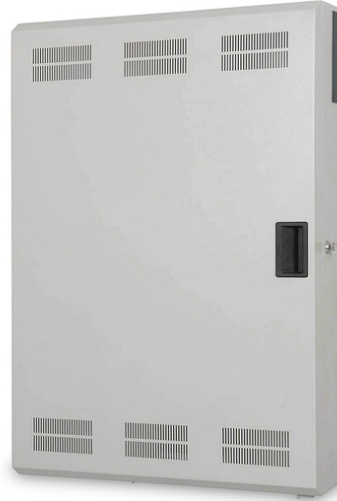

# DIGITUS Wall Mounting Cabinets - Slim

**DN-19 WM-3H3V-SL**  
**EAN 4016032383116**

**Wall mounting cabinet, slim, 900x600x200 mm 3U horizontal and 3U vertical, grey (RAL 7035)**

The 483 mm (19") wall mounting cabinets of the slim series allow a horizontal or vertical mounting of 3U with two independent mounting areas for patch panels, switches, routers or other 483 mm (19") active components.

**Slim design with rotating mounting profiles inside**

- 1.0 - 1.5 mm strong steel sheet
- 2x 3U usable mounting areas
- Mounting areas can be turned by 100°
- Punched out cable entries with plastic cover on all sides (145x70 mm)
- Bottom is prepared for fan units
- Lockable front door with air ventilation slots
- Several cable fixing points for a neat cable management

- Maximum equipment mounting height inside (from top profile to base): 650 mm
- Cabinet type: Wall mounting cabinet, home automation
- Color: light grey, RAL 7035
- Depth: 200 mm
- Front door: Steel door, closed, single opening
- Load capacity: 100 kg
- Side panels: Both sides
- Units: 3
- Width: 600 mm
- IP protection class: IP20
- Mounted: yes