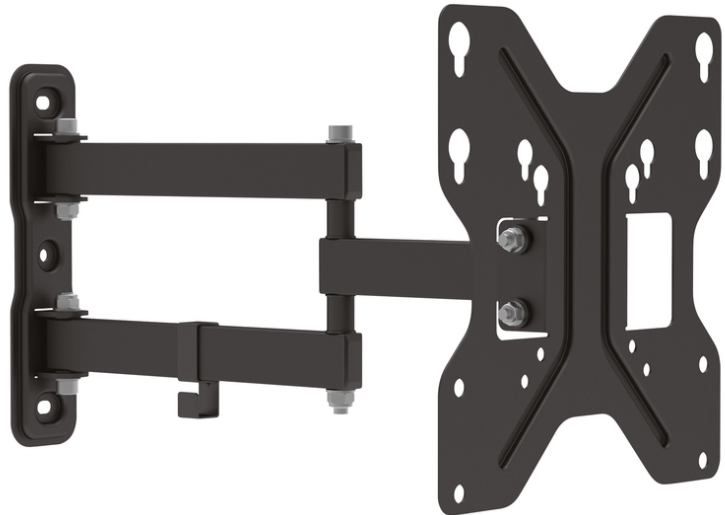

DIGITUS Universal LED/LCD Monitor Wall Mount

DA-90357
EAN 4016032382706

3D Universal TV/Monitor Mount up to 107cm (42"), 15° Tilt, 180° Swivel, max load 30kg,

Universal wall mount for flexibly aligning the monitor according to your viewing position with three adjustable levels. The universal wall mount allows you to install LED and LCD monitors and TVs of all brands, in sizes up to 107 cm. Simply note the VESA size and the weight of your monitor in order to select an appropriate wall mount.

Universal wall mount with adjustment options in all three dimensions

- Suitable for standard VESA mounting patterns of 75 x 75, 100 x 100, 200 x 100, and 200 x 200 mm.
- For mounting devices with a screen diagonal of 48 cm (19") to 107 cm (42") to the wall
- Max. load bearing capacity: 30 kg
- Weight: 1.7 kg

Package contents

- TV wall mount
- Screws for mounting the monitor
- Manual

Logistics						
	Number (pcs)	Weight (kg)	Depth (cm)	Width (cm)	Height (cm)	cm ³
Packaging Unit Carton	7	16.40	28.00	47.00	26.50	34.87
Packaging Unit Inside	1	2.34	0.00	0.00	0.00	0.00
Packaging Unit Single	1	2.34	24.50	26.50	6.30	4,090.27
Net single without Packaging	0	1.90	23.00	39.30	24.00	21,693.60