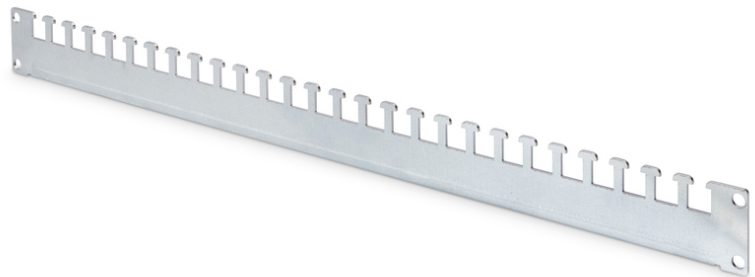

DIGITUS Cable Fixing Rails for 483 mm (19") Cabinets of the Unique & Dynamic Basic Series

DN-19 ORG-600P
EAN 4016032378143

Cable fixing rail, Unique and Dynamic Basic racks for 600 mm depth racks, 1 rail

The new Cable Fixing Rails are mounted in the depth of the 483 mm (19") cabinet. With the new fixing method at the punched frame profiles of the respective cabinet, they now provide even more scope for cable management applications. The Cable Fixing Rails are suitable for all cabinets of the Unique Series as well as the Dynamic Basic Series of DIGITUS.

Quick and easy cable management with new fixing method for more scope of space.

- Easy & effective cable management
- Installation at the punched frame profile
- 2 mm strong steel sheet, galvanized
- For cabinets with 600/1200 (2 x) mm depth