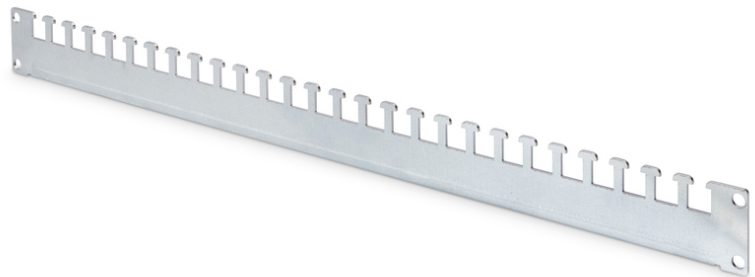

# DIGITUS Cable Fixing Rails for 483 mm (19") Cabinets of the Unique & Dynamic Basic Series

DN-19 ORG-600P  
EAN 4016032378143

### Cable fixing rail for Unique and Dynamic Basic for 600 mm depth racks, 1 rail

The new Cable Fixing Rails are mounted in the depth of the 483 mm (19") cabinet. With the new fixing method at the punched frame profiles of the respective cabinet, they now provide even more scope for cable management applications. The Cable Fixing Rails are suitable for all cabinets of the Unique Series as well as the Dynamic Basic Series of DIGITUS.

### Quick and easy cable management with new fixing method for more scope of space.

- Easy & effective cable management
- Installation at the punched frame profile
- 2 mm strong steel sheet, galvanized
- For cabinets with 600/1200 (2 x ) mm depth