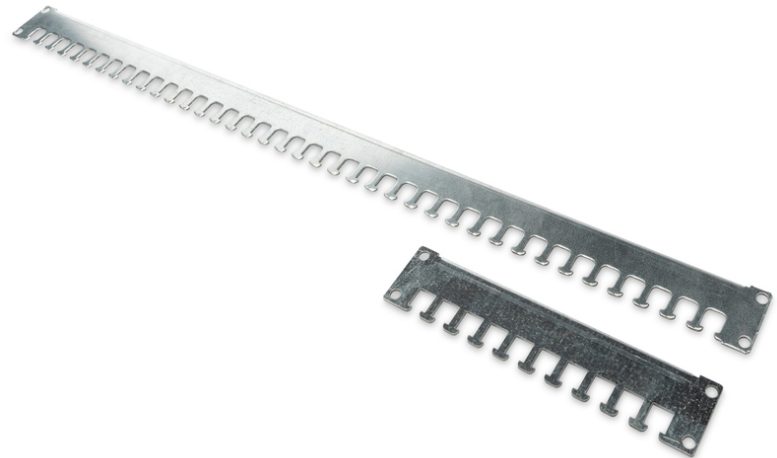

DIGITUS Cable Fixing Rails for 483 mm (19") Cabinets of the Unique & Dynamic Basic Series

DN-19 ORG-1000P
EAN 4016032378136

Cable fixing rail, Unique and Dynamic Basic racks for 1000 mm depth racks, 1 rail, 800+200 mm part

The new Cable Fixing Rails are mounted in the depth of the 483 mm (19") cabinet. With the new fixing method at the punched frame profiles of the respective cabinet, they now provide even more scope for cable management applications. The Cable Fixing Rails are suitable for all cabinets of the Unique Series as well as the Dynamic Basic Series of DIGITUS.

Quick and easy cable management with new fixing method for more scope of space.

- Easy & effective cable management
- Installation at the punched frame profile
- 2 mm strong steel sheet, galvanized
- For cabinets with 1000 mm depth