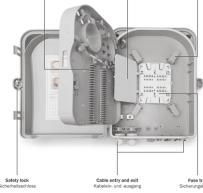

More images:

**DN-968911**  
FTTH Outdoor Distribution Box for 24 LC Duplex,  
SC Simplex couplers

- IP68
- RFI
- Cable Management
- Protection Class

**DN-968911**  
FTTH Outdoor Distribution Box for 24 LC Duplex,  
SC Simplex couplers

- IP68
- RFI
- Cable Management
- Protection Class

**DN-968911**  
FTTH Outdoor Distribution Box for 24 LC Duplex,  
SC Simplex couplers

- IP68
- RFI
- Cable Management
- Protection Class

**DN-968911**  
FTTH Outdoor Distribution Box for 24 LC Duplex,  
SC Simplex couplers