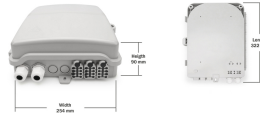

# DIGITUS FTTH Outdoor Distribution Box for 24 LC/Duplex, SC/ Simplex couplers

DN-968911  
EAN 4016032370987

FTTH box za prespoj 24 vlakna for 24x SC/SX or LC/DX adapters and 24 splices

The FTTH box is suitable for outdoor installation. An internal holder for 24x LC (DX) or SC (SX) couplers is used for fiber optic distribution. An overlength tray for pigtails and various cable inlets ensure the best possible cabling options.

More images:

**DN-968911**  
FTTH Outdoor Distribution Box for 24 LC Duplex,  
SC Simplex couplers

- IP68
- RFI
- Cable Management
- Protection Class

**DN-968911**  
FTTH Outdoor Distribution Box for 24 LC Duplex,  
SC Simplex couplers

- IP68
- RFI
- Cable Management
- Protection Class

**DN-968911**  
FTTH Outdoor Distribution Box for 24 LC Duplex,  
SC Simplex couplers

- IP68
- RFI
- Cable Management
- Protection Class

**DN-968911**  
FTTH Outdoor Distribution Box for 24 LC Duplex,  
SC Simplex couplers