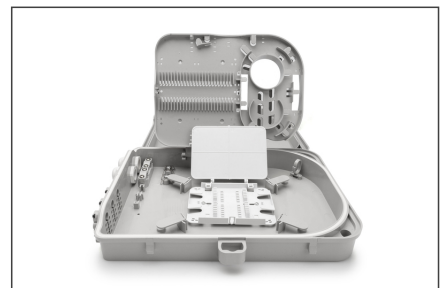

DIGITUS FTTH Outdoor Distribution Box for 24 LC/Duplex, SC/ Simplex couplers

DN-968911
EAN 4016032370987

Outdoor FTTH Distribution Box for 24 SC/SX or LC/DX adapters and 24 splices

The FTTH box is suitable for outdoor installation. An internal holder for 24x LC (DX) or SC (SX) couplers is used for fiber optic distribution. An overlength tray for pigtails and various cable inlets ensure the best possible cabling options.

- Product dimensions: 90 x 254 x 322 mm

Logistics						
	Number (pcs)	Weight (kg)	Depth (cm)	Width (cm)	Height (cm)	cm ³
Packaging Unit Carton	1	1.45	3.50	29.00	11.00	1,116.50
Packaging Unit Inside	1	1.45	34.00	29.00	11.00	10.85
Packaging Unit Single	1	1.45	34.00	29.00	11.00	10.85
Net single without Packaging	0	1.20	32.20	25.40	9.00	7,360.92

More images:

DN-968911
FTTH Outdoor Distribution Box for 24 LC Duplex,
SC Simplex couplers

IP68
RFI
Cable Management
Protection Class

DN-968911
FTTH Outdoor Distribution Box for 24 LC Duplex,
SC Simplex couplers