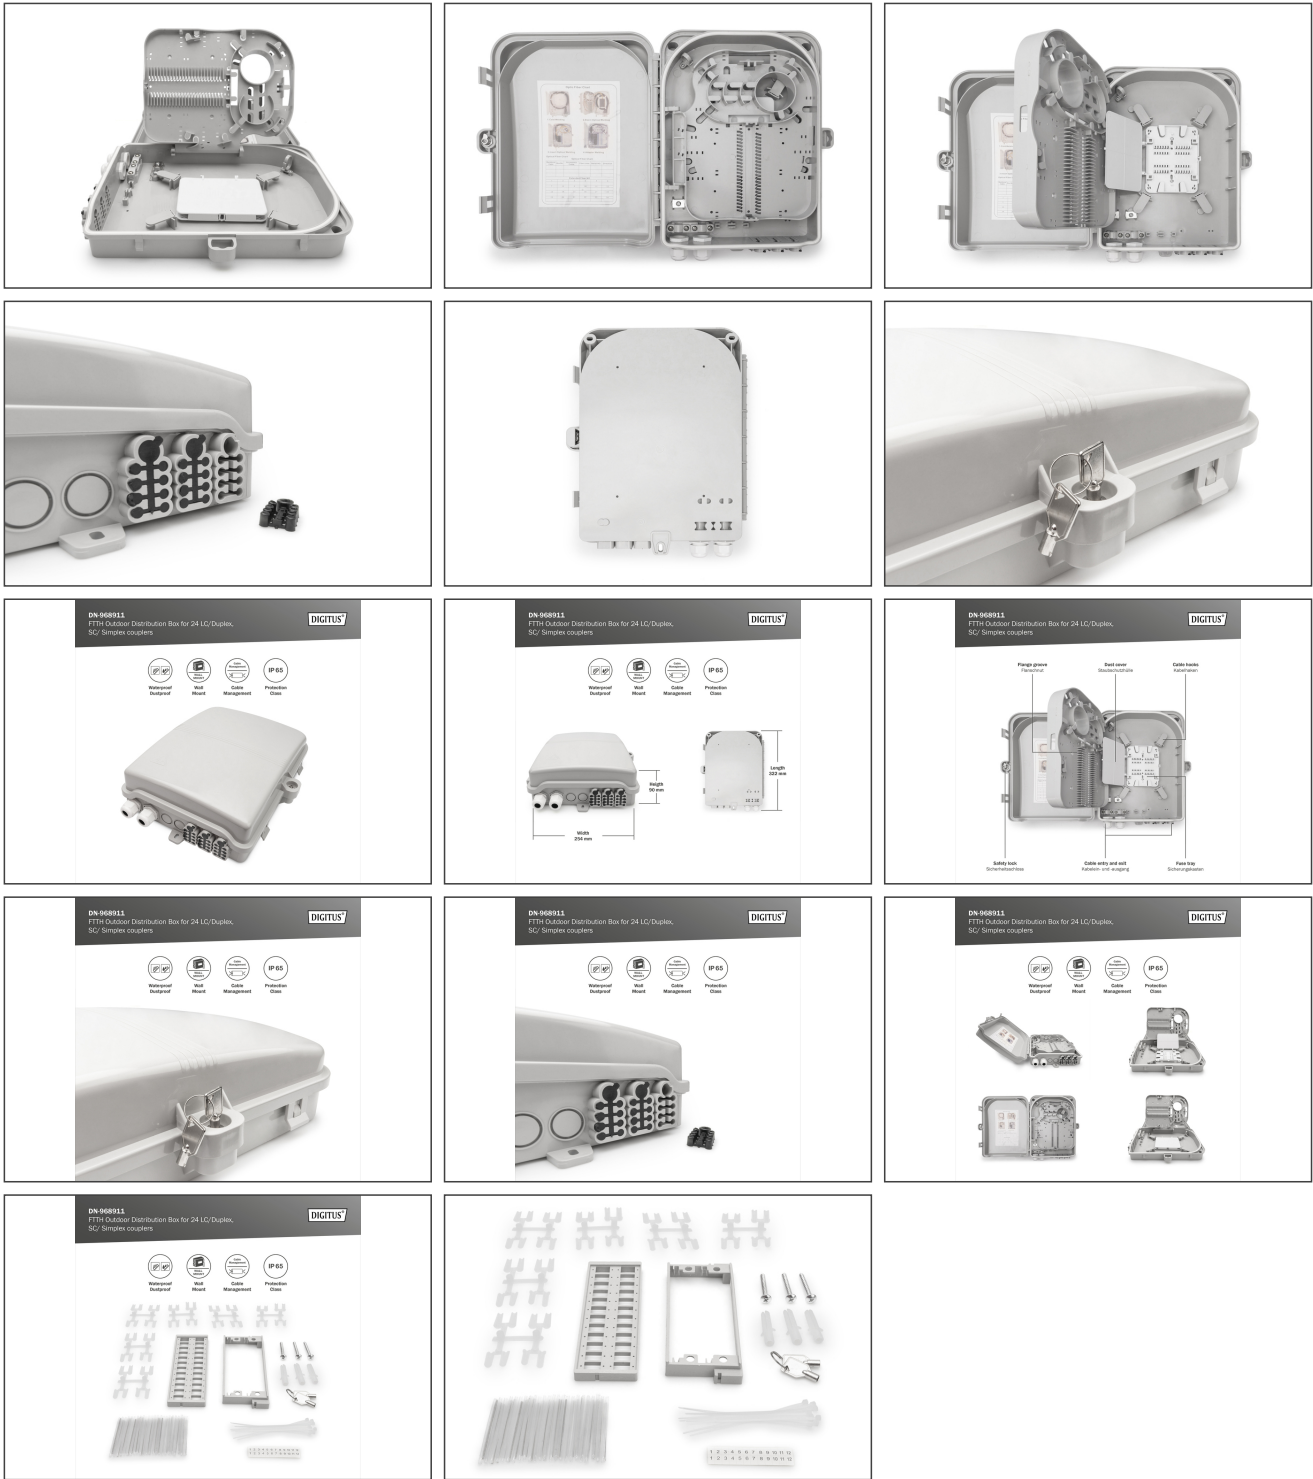

DN-968911
FTTH Outdoor Distribution Box for 24 LC Duplex,
SC Simplex couplers

IP68
RFI
Cable Management
Protection Class

DN-968911
FTTH Outdoor Distribution Box for 24 LC Duplex,
SC Simplex couplers

IP68
RFI
Cable Management
Protection Class

DN-968911
FTTH Outdoor Distribution Box for 24 LC Duplex,
SC Simplex couplers

IP68
RFI
Cable Management
Protection Class

DN-968911
FTTH Outdoor Distribution Box for 24 LC Duplex,
SC Simplex couplers

IP68
RFI
Cable Management
Protection Class

DN-968911
FTTH Outdoor Distribution Box for 24 LC Duplex,
SC Simplex couplers

IP68
RFI
Cable Management
Protection Class

DN-968911
FTTH Outdoor Distribution Box for 24 LC Duplex,
SC Simplex couplers

IP68
RFI
Cable Management
Protection Class

DN-968911
FTTH Outdoor Distribution Box for 24 LC Duplex,
SC Simplex couplers

IP68
RFI
Cable Management
Protection Class