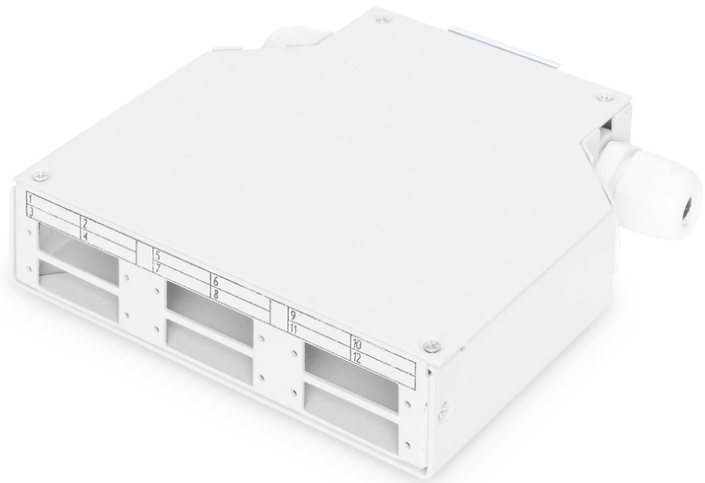

# DIGITUS Din Rail Distribution Box

**DN-96890**  
**EAN 4016032370680**

**FTTH Splice box 6\*SC dplx DIN for 6x SC/DX Couplers, color grey**  
 Din Rail Distribution Box for 6x SC/DX Couplers

• 125 x 130 x 35 mm ( W x D x H )