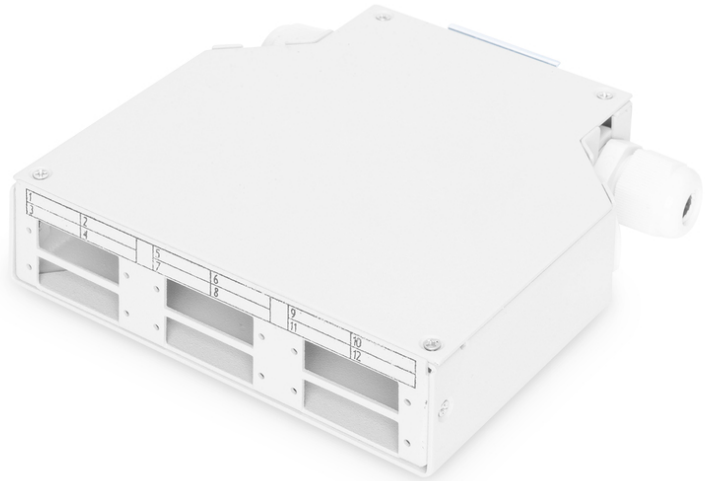

DIGITUS Din Rail Distribution Box

DN-96890
EAN 4016032370680

FTTH Splice box 6*SC dplx DIN for 6x SC/DX Couplers, color grey
 Din Rail Distribution Box for 6x SC/DX Couplers

• 125 x 130 x 35 mm (W x D x H)

Logistics						
	Number (pcs)	Weight (kg)	Depth (cm)	Width (cm)	Height (cm)	cm ³
Packaging Unit Carton	10	6.98	36.50	31.00	13.00	14,709.50
Packaging Unit Inside	1	0.70	0.00	0.00	0.00	0.00
Packaging Unit Single	1	0.70	17.50	15.00	3.50	918.75
Net single without Packaging	0	0.00	0.00	0.00	0.00	0.00