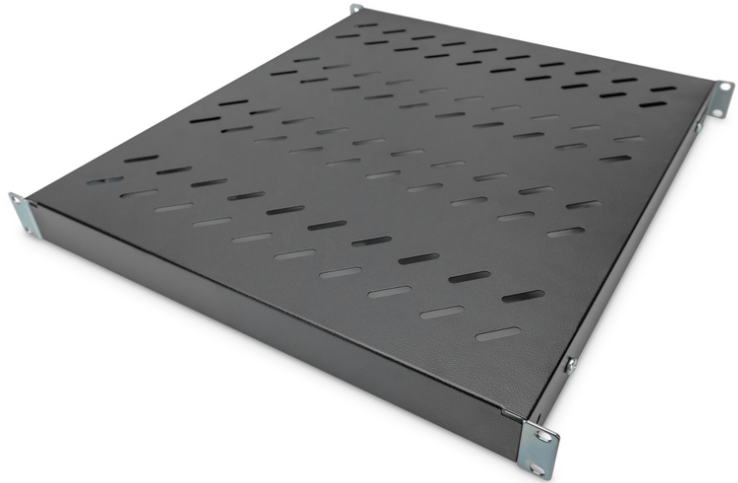

# DIGITUS Shelf with Variable Rails for Fixed Mounting in 483 mm (19") Cabinets

DN-97647  
 EAN 4016032364993

**1U fixed shelf for 800 mm depth racks 43x483x508 mm, adjust. up to 700 mm depth, black**

The shelves for fixed mounting can be installed easy on the four 483 mm (19") profile rails of your 483 mm (19") network- or server cabinet. Due to their stable, perforated steel sheet with a load capacity of 50 kg, they are the optimal surface for components which are not 483 mm (19") suitable. The fixing rails are can be adjusted if needed.

- for fixed mounting on the four 483 mm (19") profile rails
- sturdy, perforated steel sheet
- incl. fixing material

- 4-point fixing (front- and rear 19" profile rails)
- Color: black, RAL 9005
- Load capacity: 50 kg
- Mounting type: Adjustable mounting rails
- Units: 1
- Weight: 3.2 kg
- Inch form factor (IEC 60297): 482.6 mm (19")
- Suitable cabinet depth: 800 mm