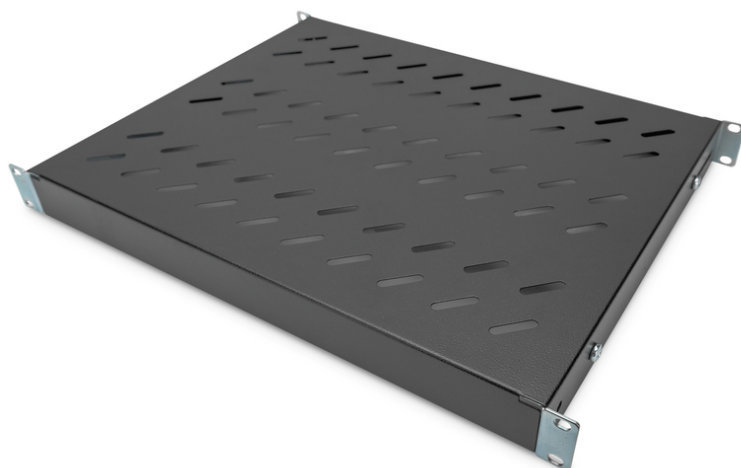

DIGITUS Polica s podesivim vodilicama za montažu na 483 mm (19") ormare

DN-97645
EAN 4016032364979

DN-19-TRAY-1-600 H.LOAD 50 KG CRNA FIKSA 44x482x350 mm, adjust. 350-550 mm depth, black

The shelves for fixed mounting can be installed easy on the four 483 mm (19") profile rails of your 483 mm (19") network- or server cabinet. Due to their stable, perforated steel sheet with a load capacity of 50 kg, they are the optimal surface for components which are not 483 mm (19") suitable. The fixing rails are can be adjusted if needed.

- for fixed mounting on the four 483 mm (19") profile rails
- sturdy, perforated steel sheet
- incl. fixing material, M6

- 4-point fixing (front- and rear 19" profile rails)
- Boja: crna, RAL 9005
- Jedinice: 1
- Kapacitet opterećenja: 50 kg
- Težina: 2.38 kg
- Vrsta montaže: Podesive šine za montažu
- Inčni faktor oblika (IEC 60297): 482,6 mm (19")
- Prikladna dubina ormara: 600 mm