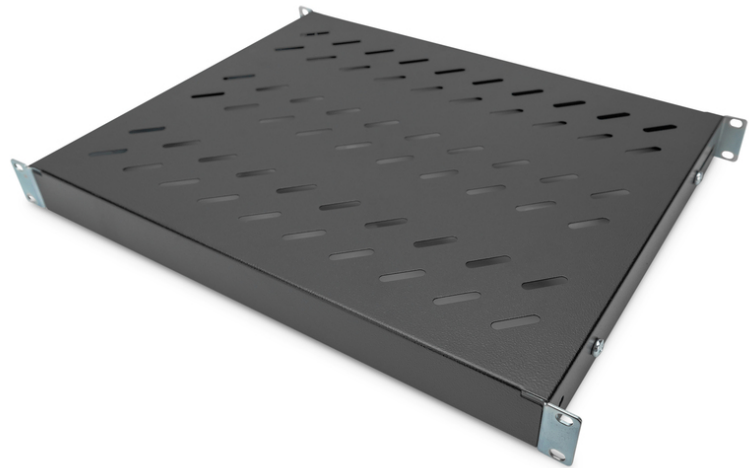

DIGITUS Polica s podesivim vodilicama za montažu na 483 mm (19") ormare

DN-97645
EAN 4016032364979

DN-19-TRAY-1-600 H.LOAD 50 KG CRNA FIKSA 44x482x350 mm, adjust. 350-550 mm depth, black

The shelves for fixed mounting can be installed easy on the four 483 mm (19") profile rails of your 483 mm (19") network- or server cabinet. Due to their stable, perforated steel sheet with a load capacity of 50 kg, they are the optimal surface for components which are not 483 mm (19") suitable. The fixing rails are can be adjusted if needed.

- for fixed mounting on the four 483 mm (19") profile rails
- sturdy, perforated steel sheet
- incl. fixing material

- 4-point fixing (front- and rear 19" profile rails)
- Boja: crna, RAL 9005
- Jedinice: 1
- Kapacitet opterećenja: 50 kg
- Težina: 2.38 kg
- Vrsta montaže: Podesive šine za montažu
- Inčni faktor oblika (IEC 60297): 482,6 mm (19")
- Prikladna dubina ormara: 600 mm