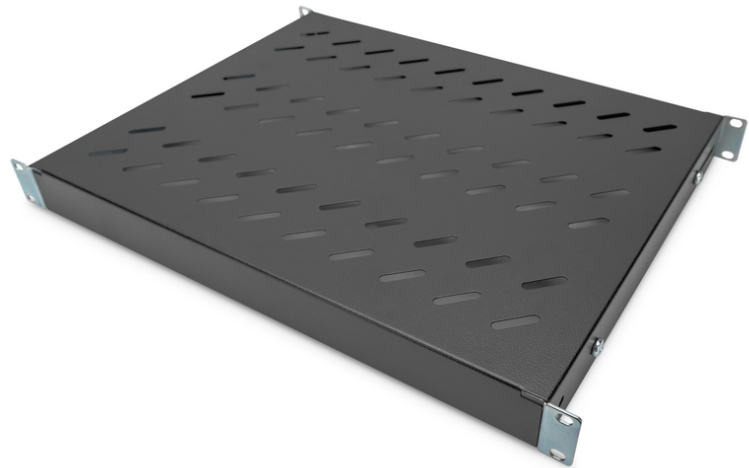

DIGITUS Shelf with Variable Rails for Fixed Mounting in 483 mm (19") Cabinets

DN-97645
EAN 4016032364979

1U fixed shelf for 600 mm depth racks 43x483x358 mm, adjust. up to 550 mm depth, black

The shelves for fixed mounting can be installed easy on the four 483 mm (19") profile rails of your 483 mm (19") network- or server cabinet. Due to their stable, perforated steel sheet with a load capacity of 50 kg, they are the optimal surface for components which are not 483 mm (19") suitable. The fixing rails are can be adjusted if needed.

- for fixed mounting on the four 483 mm (19") profile rails
- sturdy, perforated steel sheet
- incl. fixing material, M6

- 4-point fixing (front- and rear 19" profile rails)
- Color: black, RAL 9005
- Load capacity: 50 kg
- Mounting type: Adjustable mounting rails
- Units: 1
- Weight: 2.38 kg
- Inch form factor (IEC 60297): 482.6 mm (19")
- Suitable cabinet depth: 600 mm