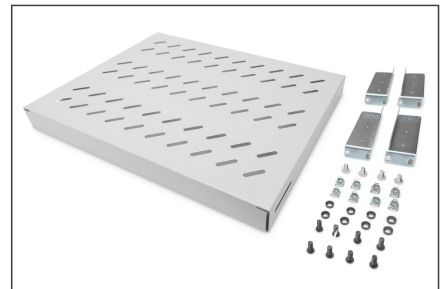

Safety notes

- When installing and using the accessory product for network cabinets, observe the respective safety instructions of the manufacturer or the cabinet system in which you want to use the accessory.

EU responsible person

EU based economic operator ensuring the product complies with the required regulations.

ASSMANN Electronic GmbH
Auf dem Schüffel 3
Lüdenscheid, Germany
<https://www.assmann.com>
info@assmann.com