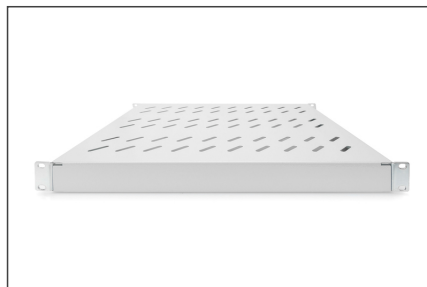

More images: