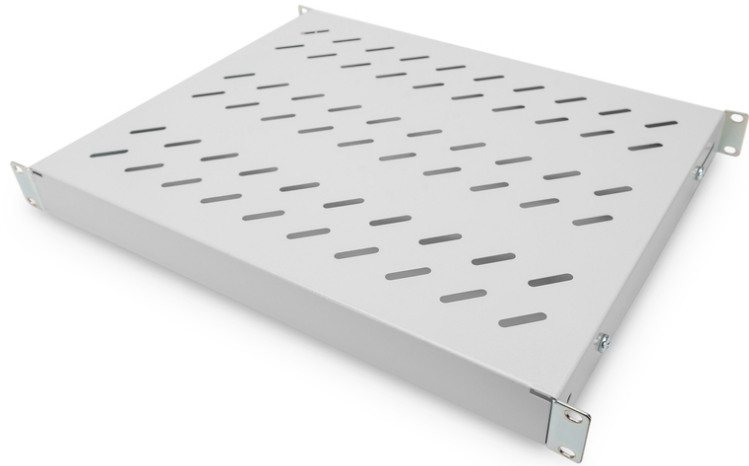

DIGITUS Shelf with Variable Rails for Fixed Mounting in 483 mm (19") Cabinets

DN-97644
EAN 4016032364962

1U fixed shelf for 600 mm depth racks 44x483x358 mm, adjust. 350-550 mm depth, grey

The shelves for fixed mounting can be installed easy on the four 483 mm (19") profile rails of your 483 mm (19") network- or server cabinet. Due to their stable, perforated steel sheet with a load capacity of 50 kg, they are the optimal surface for components which are not 483 mm (19") suitable. The fixing rails are can be adjusted if needed.

- for fixed mounting on the four 483 mm (19") profile rails
- sturdy, perforated steel sheet
- incl. fixing material, M6

- 4-point fixing (front- and rear 19" profile rails)
- Color: light grey, RAL 7035
- Load capacity: 50 kg
- Mounting type: Adjustable mounting rails
- Units: 1
- Weight: 2.38 kg
- Inch form factor (IEC 60297): 482.6 mm (19")
- Suitable cabinet depth: 600 mm