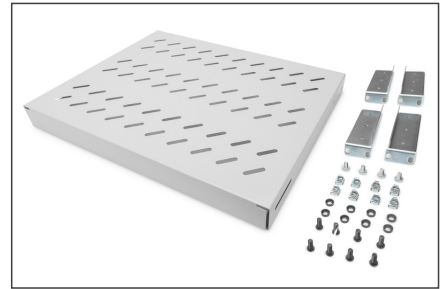

Safety notes

- When installing and using the accessory product for network cabinets, observe the respective safety instructions of the manufacturer or the cabinet system in which you want to use the accessory.

EU responsible person

EU based economic operator ensuring the product complies with the required regulations.

ASSMANN Electronic GmbH
Auf dem Schüffel 3
Lüdenscheid, Germany
<https://www.assmann.com>
info@assmann.com