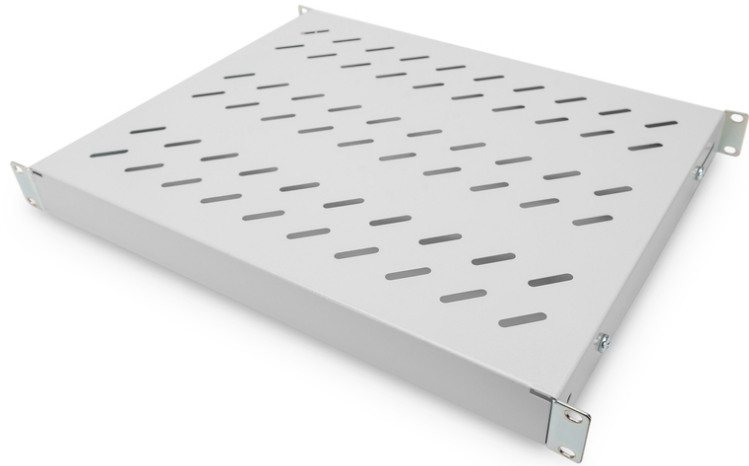

DIGITUS Shelf with Variable Rails for Fixed Mounting in 483 mm (19") Cabinets

DN-97644
 EAN 4016032364962

1U fixed shelf for 600 mm depth racks 44x483x358 mm, adjust. 350-550 mm depth, grey

The shelves for fixed mounting can be installed easy on the four 483 mm (19") profile rails of your 483 mm (19") network- or server cabinet. Due to their stable, perforated steel sheet with a load capacity of 50 kg, they are the optimal surface for components which are not 483 mm (19") suitable. The fixing rails are can be adjusted if needed.

- for fixed mounting on the four 483 mm (19") profile rails
- sturdy, perforated steel sheet
- incl. fixing material

- 4-point fixing (front- and rear 19" profile rails)
- Color: light grey, RAL 7035
- Load capacity: 50 kg
- Mounting type: Adjustable mounting rails
- Units: 1
- Weight: 2.38 kg
- Inch form factor (IEC 60297): 482.6 mm (19")
- Suitable cabinet depth: 600 mm