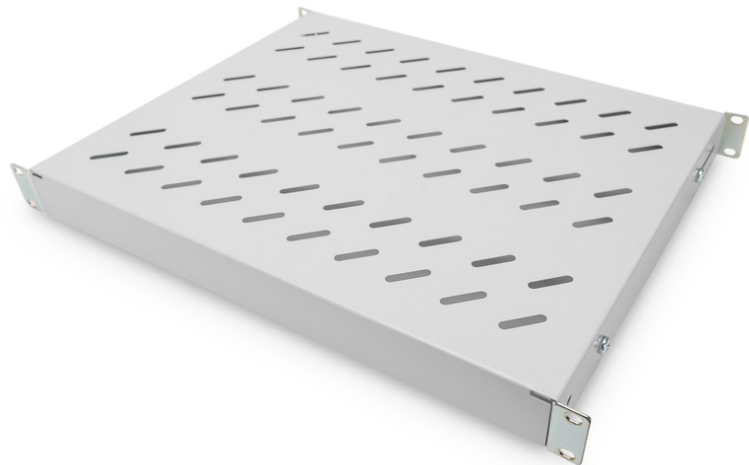

# DIGITUS Shelf with Variable Rails for Fixed Mounting in 483 mm (19") Cabinets

DN-97644  
EAN 4016032364962

**1U fixed shelf for 600 mm depth racks 44x483x358 mm, adjust. 350-550 mm depth, grey**

The shelves for fixed mounting can be installed easy on the four 483 mm (19") profile rails of your 483 mm (19") network- or server cabinet. Due to their stable, perforated steel sheet with a load capacity of 50 kg, they are the optimal surface for components which are not 483 mm (19") suitable. The fixing rails are can be adjusted if needed.

- for fixed mounting on the four 483 mm (19") profile rails
- sturdy, perforated steel sheet
- incl. fixing material, M6
- 4-point fixing (front- and rear 19" profile rails)

**Attributes**

- Color: light grey, RAL 7035
- Load capacity: 50 kg
- Mounting type: Adjustable mounting rails
- Units: 1
- Weight: 2.38 kg
- Inch form factor (IEC 60297): 482.6 mm (19")
- Suitable cabinet depth: 600 mm