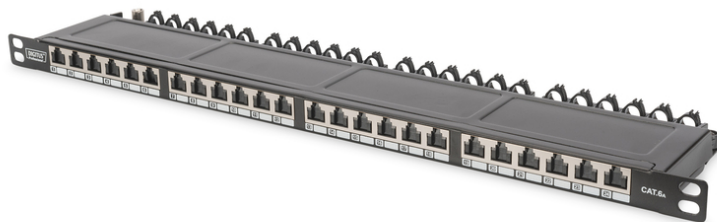

DIGITUS CAT 6A, Class EA High Density Patch Panel, shielded

DN-91624S-SL-EA
EAN 4016032341369

DIGITUS CAT 6A Class EA patch panel, shielded 0.5U, 24-port RJ45, incl. dust cover, 8P8C,

The DIGITUS® 24-port 0.5U Patch Panel offers a high density. As the panel is only 0.5U in height, it allows to present 48 ports on 1U (2 panels with 24 ports each) which can be installed.

Save a lot of space (only 0.5U) - With shutters for dust protection - Best performance and link quality for your network

- Transmission properties: Category 6A, Class EA
- Area of application: Up to 500 MHz, 10GBase-T
- Norms: ISO/IEC 11801 2nd Ed., EN 50173-1, EIA/TIA 568-C, 802.3af, 802.3at PoE+
- General properties:
- Suitable for 483 mm (19") cabinet mounting
- RJ45 female, 8P8C
- Cable installation via LSA strips, color coded according to EIA/TIA 568 A & B
- Cable fixing with smart cable ties
- Central ground connection
- 360° shield coverage
- Integrated dust cover
- Mechanical properties:
- Housing material: 1.5 mm galvanic cold rolled steel, acc. to EN1.4301, UNS S30400, AISI 304 and LMSAD110

- RJ45 female material: ABS UL 94V-0
- RJ45 female contact: Tinned phosphor bronze, 0.5 µ gold-plated contact
- RJ45 shielding: Tinned bronze
- LSA termination clamp: Krone LSA+, UL 94V-2, zinc plated phosphor bronze
- Ground wire: Not included
- Conductor plate: FR4, UL 94V-0
- Physical properties:
- Insertion force: 30N max. (IEC 60603-7-5)
- Retention strength: 7.7 kg between jack and plug
- Operation temperature: -20° C to +70 °C (ISO/IEC 11801, EN 50173-1, ANSI/TIA/EIA 568 C)
- Mating cycles female: > 750 acc. to ISO/IEC 11801, IEC 60603-7-5
- Clamp: > 200 acc. to ISO/IEC 11801, IEC 60603-7-5
- IDC wire size: 22 – 26 AWG solid and stranded conductor
- Insulation resistance: > 500 MOhm
- Contact resistance: < 20 MilliOhm
- Dielectric strength: 1000 VDC (Contact/Contact), 1500 VDC (Contact/Ground)
- Colour: Black RAL9005
- Boja: crna, RAL 9005
- Jedinice: 0
- Priključci: 24
- Kategorija: CAT 6A