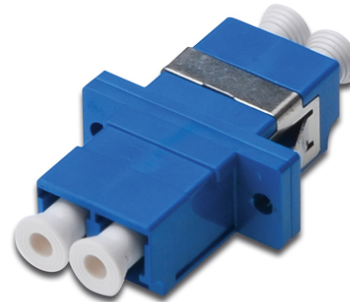

DIGITUS LC / LC Coupler, Singlemode

DN-96007-1
 EAN 4016032335764

FO coupler, duplex, LC to LC, SM, color blue, OS2 ceramic sleeve, polymer housing, incl. screws

The high quality DIGITUS® fiber optic couplers with ceramic ferrule are the perfect supplement for the assembling of splice boxes. Due to constant quality controls and the accurate processing, the couplers guarantee an optimal performance and link quality. Each coupler is equipped with a dust protection cup, to protect the ferrules against dust. Moreover the couplers are delivered with the suitable mounting material, so that they can be installed and fixed to the front panels immediatly. The perfect performance is achieved by using the DIGITUS® Pigtails, which are also high quality manufactured and

whose connectors interact with the couplers in the best of possible ways.

The best solution for Splice Boxes

- LC / LC
- Duplex
- Singlemode
- Ceramic Sleeve
- Polymer housing
- Blue
- incl. fixing material