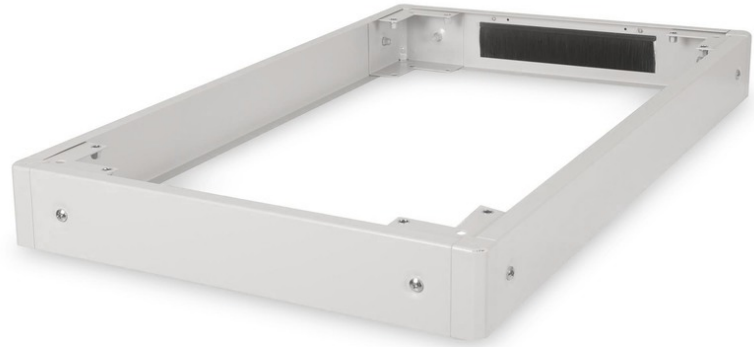

# DIGITUS Base for Unique Network & Dynamic Basic cabinets - 600x1000 mm (WxD)

DN-19 PLINTH-6/10-N1  
 EAN 4016032335375

**Plinth for Unique network racks and Dynamic racks  
 100x600x1000 mm, grey**

The plinths are available for all 483 mm (19") cabinets in the Unique series and the Dynamic Basic series from DIGITUS. Increases the ground clearance by 100 mm. Up to two plinths can be mounted on top of each other to achieve a height of 200 mm. The interior can be used to store excess cable lengths and for cable management. Supplied unassembled.

**The DIGITUS® 483 mm (19") accessories have been developed to meet the high demands of IT infrastructure. It is manufactured according to German quality standards.**

- Simple installation under the cabinets
- 1.5 - 2.0 mm thick sheet steel
- Removable side panels
- Rear panel with cable entry and brush strip, 300 x 60 mm
- Color: light grey, RAL 7035
- Depth: 1000 mm
- Width: 600 mm
- For cabinet series: Unique Network, Dynamic Basic
- Inch form factor (IEC 60297): 482.6 mm (19")