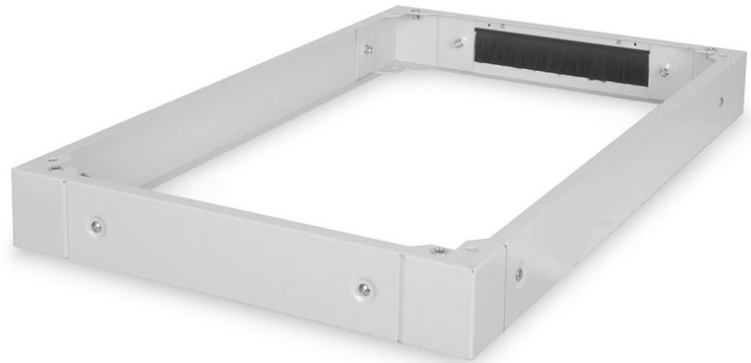

DIGITUS Plinth for Server Cabinets of the Unique Series - 600x1000 mm (WxD)

DN-19 PLINTH-6/10-1

EAN 4016032334965

Plinth for Unique server racks 100x600x1000 mm, color grey (RAL 7035)

The Plinth are available for all 483 mm (19") cabinets of the Unique Series as well as the Dynamic Basic Series of DIGITUS Professional. Extends the floor clearance by 100 mm. Up to two plinth can be stacked to reach 200 mm. The space can be used for the storage of cables and for cable management. The delivery takes place unmounted.

The DIGITUS 483 mm (19") equipment is made for high demand IT-infrastructure solutions, produced on German standards.

- Easy installation underneath the cabinets

- 1.5 - 2.0 mm strong steel sheet
- Removable side panels
- Rear side panel with brush cable entry, 300 x 60 mm
- Color: light grey, RAL 7035
- Depth: 1000 mm
- Width: 600 mm
- For cabinet series: Unique Server
- Inch form factor (IEC 60297): 482.6 mm (19")