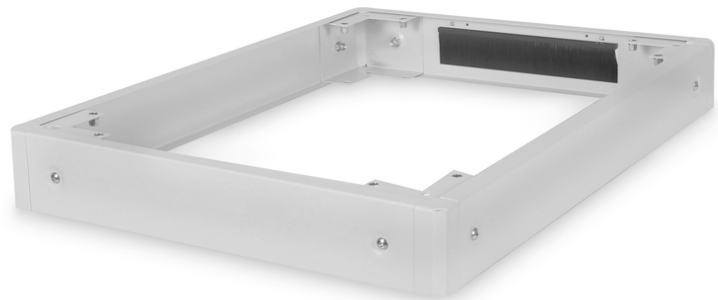

DIGITUS Plinth for Network Cabinets of the Unique & Dynamic Basic Series - 600x800 mm (WxD)

DN-19 PLINTH-6/8-1
EAN 4016032333050

Plinth for network racks Unique & Dynamic Basic 100x600x800 mm, color grey (RAL 7035)

The Plinth are available for all 483 mm (19") cabinets of the Unique Series as well as the Dynamic Basic Series of DIGITUS Professional. Extends the floor clearance by 100 mm. Up to two plinth can be stacked to reach 200 mm. The space can be used for the storage of cables and for cable management. The delivery takes place unmounted.

The DIGITUS 483 mm (19") equipment is made for high demand IT-infrastructure solutions, produced on German standards.

- Easy installation underneath the cabinets

- 1.5 - 2.0 mm strong steel sheet
- Removable side panels
- Rear side panel with brush cable entry, 300 x 60 mm
- Color: light grey, RAL 7035
- Depth: 800 mm
- Width: 600 mm
- For cabinet series: Unique Network, Dynamic Basic
- Inch form factor (IEC 60297): 482.6 mm (19")