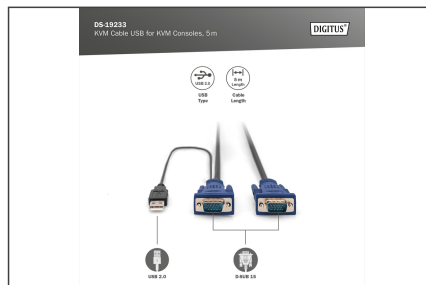

More images:

EU responsible person

EU based economic operator ensuring the product complies with the required regulations.

ASSMANN Electronic GmbH
Auf dem Schüffel 3
Lüdenscheid, Germany
<https://www.assmann.com>
info@assmann.com