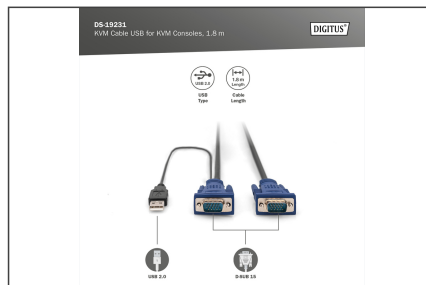

More images:

EU responsible person

EU based economic operator ensuring the product complies with the required regulations.

ASSMANN Electronic GmbH
Auf dem Schüffel 3
Lüdenscheid, Germany
<https://www.assmann.com>
info@assmann.com