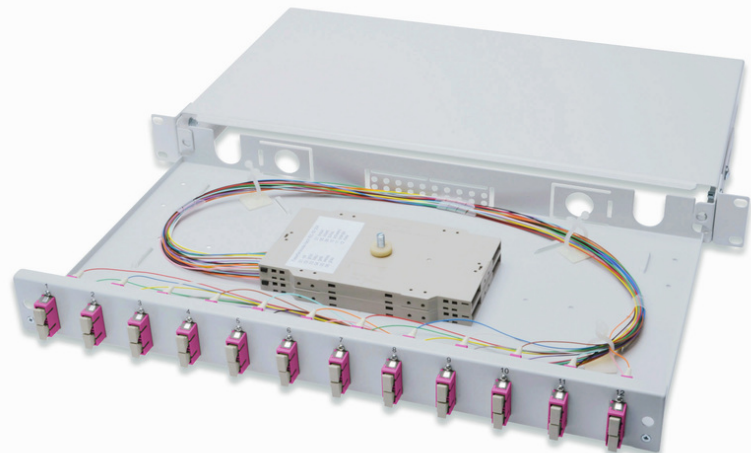

DIGITUS Fiber Optic Splice Box, Equipped, SC, OM4

DN-96321-4
EAN 4016032325796

FO splice box, 1U, equipped, 12x SC DX, OM4 inkl. Spleißkass., gefärbte Pigtaills, Kupplungen

FO splice box, 1U, equipped, 12x SC DX, OM4, incl. splice cassette, colored pigtaills, couplers

- Completely prefabricated, fiber pigtaills exposed and inserted into the splice cassette(s), crimp splice holders
- Colored pigtaills
- Couplers with zirconia ceramic ferrule
- Couplers in polymer housing
- Carrier housing made of 1.0 mm steel sheet, varnished
- 1 height unit (44.45 mm)

- 483mm width (19")
- 240mm depth
- M20/M25 screw, cassette, cassette cover and strain relief included
- 12x SC duplex, Multimode OM4
- Assembly: Splice Box
- Color: light grey, RAL 7035
- Connector type: SC / UPC / duplex
- Fiber class: OM4
- Number of fibers: 24
- Type: sliding