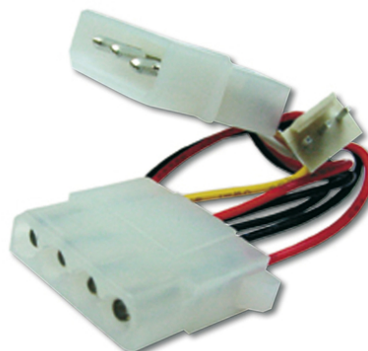

# DIGITUS Internal power supply cable for CPU cooler

**AK-430302-002-M**  
**EAN 4016032325185**

**Internal power supply cable 0.30m, IDE - IDE + 3pin cooler connector,**

Adaptor for connecting CPU fans with 3-pin connectors directly with a ATX/AT power supply. Particularly suitable for PCs with AT mainboards that have no direct connector for a CPU fan.

**Safe connection and power supply**

- 3-pin CPU fan, plug <=> 1 x 5.25", plug and 1 x 5.25", jack

**Attributes**

- Asortiman: Unutarnji kabeli za napajanje

- AWG: 22
- Kabel u boji: razno
- Kapice: plastično
- Konektor 1: IDE (5,25") utikač za napajanje
- Konektor 2: IDE (5,25") utičnica za napajanje + 3-polni utikač hladnjaka
- Konektor u boji: proziran
- Materijal žice: CU
- Duljina: 0.3 m
- oklop: bez oklopa