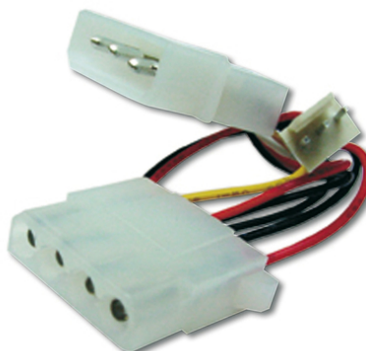

DIGITUS Internal power supply cable for CPU cooler

AK-430302-002-M
EAN 4016032325185

Internal power supply cable 0.30m, IDE - IDE + 3pin cooler connector,

Adaptor for connecting CPU fans with 3-pin connectors directly with a ATX/AT power supply. Particularly suitable for PCs with AT mainboards that have no direct connector for a CPU fan.

Safe connection and power supply

- 3-pin CPU fan, plug <=> 1 x 5.25", plug and 1 x 5.25", jack

Attributes

- Asortiman: Unutarnji kabeli za napajanje

- AWG: 22
- Kabel u boji: razno
- Kapice: plastično
- Konektor 1: IDE (5,25") utikač za napajanje
- Konektor 2: IDE (5,25") utičnica za napajanje + 3-polni utikač hladnjaka
- Konektor u boji: proziran
- Materijal žice: CU
- Duljina: 0.3 m
- oklop: bez oklopa