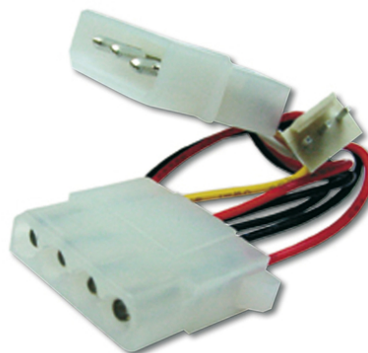

DIGITUS Internal power supply cable for CPU cooler

AK-430302-002-M
EAN 4016032325185

Internal power supply cable 0.30m, IDE - IDE + 3pin cooler connector,

Adaptor for connecting CPU fans with 3-pin connectors directly with a ATX/AT power supply. Particularly suitable for PCs with AT mainboards that have no direct connector for a CPU fan.

Safe connection and power supply

- 3-pin CPU fan, plug <=> 1 x 5.25", plug and 1 x 5.25", jack

Attributes

- Asortiman: Unutarnji kabeli za napajanje

- AWG: 22
- Kabel u boji: razno
- Kapice: plastično
- Konektor 1: IDE (5,25") utikač za napajanje
- Konektor 2: IDE (5,25") utičnica za napajanje + 3-polni utikač hladnjaka
- Konektor u boji: proziran
- Materijal žice: CU
- Duljina: 0.3 m
- oklop: bez oklopa