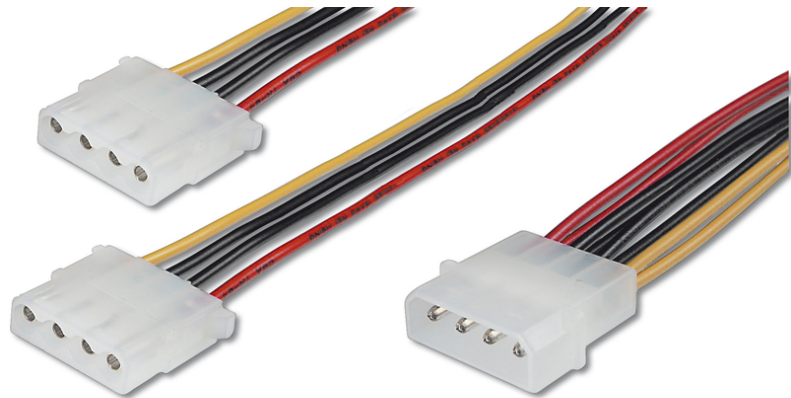

# DIGITUS Internal Y-power supply cable

**AK-430400-002-M**  
**EAN 4016032325123**

**Internal Y-power supply cable 0.20m, IDE - 2x IDE connector,**

You can never have enough power connections. Whether disk drives, fans, lighting or other consumers, these adaptors doubles the connection at power supply unit for two 13.3 cm (5.25) disk drives.

**Safe connection and power supply**

- IDE plug (13,4cm/5.25") <=> 2x IDE jack (13,4cm/5.25")

**Attributes**

- Asortiman: Unutarnji kabeli za napajanje

- AWG: 18
- Kabel u boji: razno
- Kapice: plastično
- Konektor 1: IDE (5,25") utikač za napajanje
- Konektor 2: 2x IDE (5,25") utikač za napajanje
- Konektor u boji: proziran
- Materijal žice: CU
- Duljina: 0.2 m
- oklop: bez oklopa