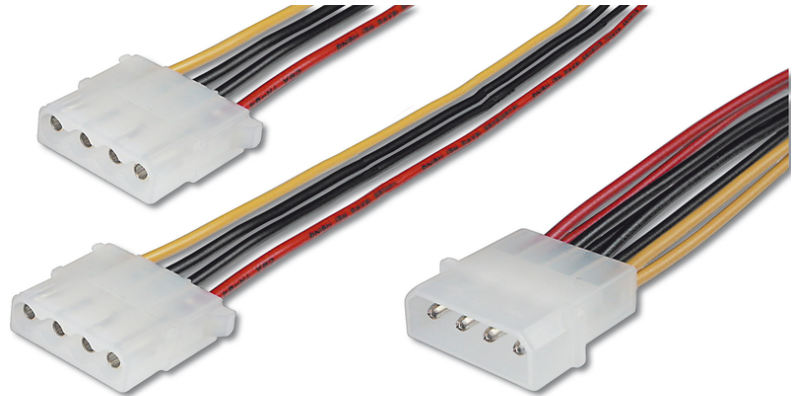

# DIGITUS Internal Y-power supply cable

AK-430400-002-M  
EAN 4016032325123

**Internal Y-power supply cable 0.20m, IDE - 2x IDE connector,**

You can never have enough power connections. Whether disk drives, fans, lighting or other consumers, these adaptors doubles the connection at power supply unit for two 13.3 cm (5.25") disk drives.

**Safe connection and power supply**

- IDE plug (13,4cm/5.25") <=> 2x IDE jack (13,4cm/5.25")
- Asortiman: Unutarnji kabeli za napajanje
- AWG: 18

- Kabel u boji: razno
- Kapice: plastično
- Konektor 1: IDE (5,25") utikač za napajanje
- Konektor 2: 2x IDE (5,25") utikač za napajanje
- Konektor u boji: proziran
- Materijal žice: CU
- Duljina: 0.2 m
- oklop: bez oklopa