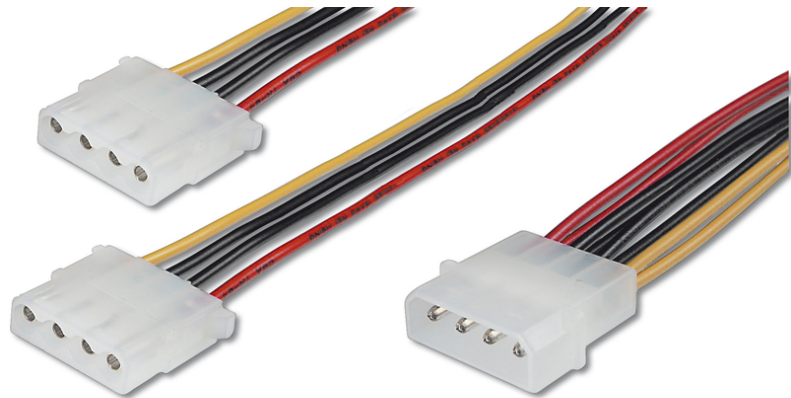

DIGITUS Internal Y-power supply cable

AK-430400-002-M
EAN 4016032325123

Internal Y-power supply cable 0.20m, IDE - 2x IDE connector

You can never have enough power connections. Whether disk drives, fans, lighting or other consumers, these adaptors doubles the connection at power supply unit for two 13.3 cm (5.25) disk drives.

Safe connection and power supply

- IDE plug (13,4cm/5.25") <=> 2x IDE jack (13,4cm/5.25")

Attributes

- Assortment: Internal Power Supply Cables

- AWG: 18
- Color cable: various
- Color connector: transparent
- Connector 1: IDE (5,25") power plug
- Connector 2: 2x IDE (5,25") power jack
- Hoods: plastic
- Wire material: CU
- Length: 0.2 m
- Shielding: Unshielded