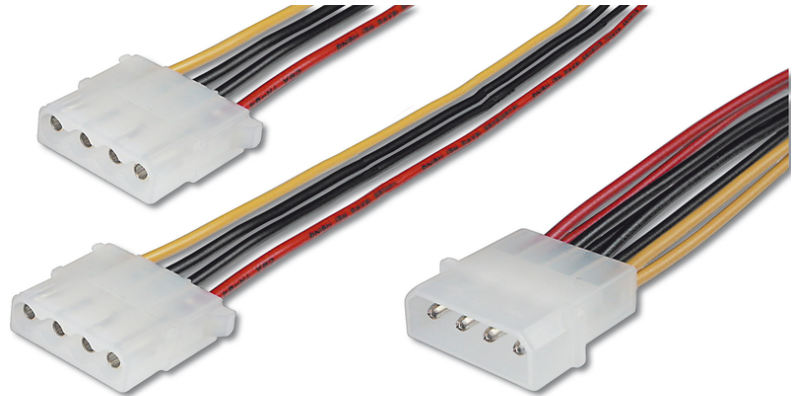

DIGITUS Internal Y-power supply cable

AK-430400-002-M
 EAN 4016032325123

Internal Y-power supply cable 0.20m, IDE - 2x IDE connector

You can never have enough power connections. Whether disk drives, fans, lighting or other consumers, these adaptors doubles the connection at power supply unit for two 13.3 cm (5.25") disk drives.

Safe connection and power supply

- IDE plug (13,4cm/5.25") <=> 2x IDE jack (13,4cm/5.25")
- Assortment: Internal Power Supply Cables
- AWG: 18

- Color cable: various
- Color connector: transparent
- Connector 1: IDE (5,25") power plug
- Connector 2: 2x IDE (5,25") power jack
- Hoods: plastic
- Wire material: CU
- Length: 0.2 m
- Shielding: Unshielded