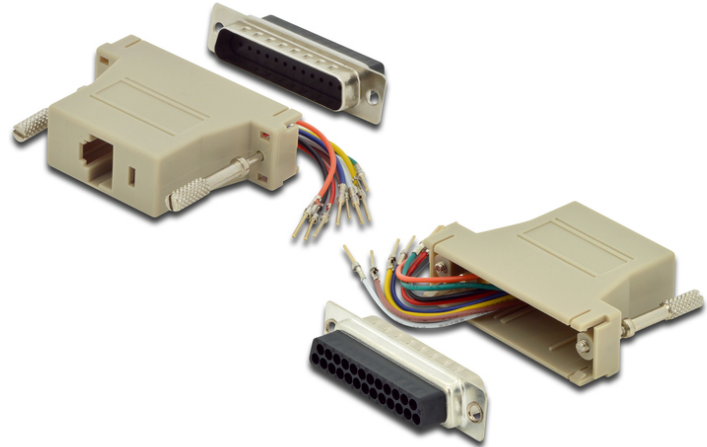

# DIGITUS RS 232 adapter

AK-610518-000-I  
 EAN 4016032325116

**Adapter, DB25, RJ45, Modular DB25 M, RJ45 F,**  
 RS 232 to RJ45 adapter for self assembling  
**For selfassembling**

- DSUB25, plug <=> RJ45, jack
- DSUB, 25-pin, with hex-screws
- PVC housing, color beige
- Asortiman: Serijski i paralelni adapteri