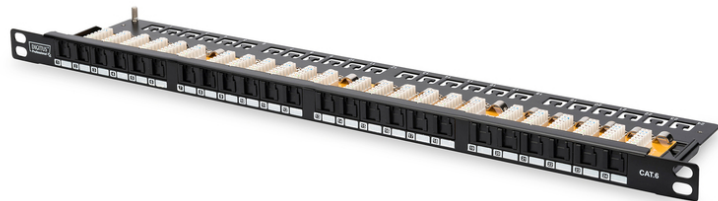

DIGITUS CAT 6, Class E High Density Patch Panel, unshielded

DN-91624U-SL-SH
EAN 4016032323280

DN-91624U-SL-SH P.PAN.19" 1/2U CAT.6UTP -D w. shutter, 8P8C, LSA, 0.5U, 19" rack mount, black

The DIGITUS® 24-port 0.5U Patch Panel offers a high density. As the panel is only 0.5U in height, it allows to present 48 ports on 1U (2 panels with 24 ports each) which can be installed.

- LSA termination clamp: Krone LSA+, UL 94V-2, zinc plated phosphor bronze
- Ground wire: Not included
- Conductor plate: FR4, UL 94V-0
- Physical properties:
- Insertion force: 30N max. (IEC 60603-7-5)
- Retention strength: 7.7 kg between jack and plug
- Operation temperature: -20° C to +70 °C (ISO/IEC 11801, EN 50173-1, ANSI/TIA/EIA 568 C)
- Mating cycles female: > 750 acc. to ISO/IEC 11801, IEC 60603-7-5
- Clamp: > 200 acc. to ISO/IEC 11801, IEC 60603-7-5
- IDC wire size: 22 – 26 AWG solid and stranded conductor
- Insulation resistance: > 500 MOhm
- Contact resistance: < 20 MilliOhm
- Dielectric strength: 1000 VDC (Contact/Contact), 1500 VDC (Contact/Ground)
- Insulation resistance: > 500 MOhm
- Contact resistance: < 20 MilliOhm
- Dielectric strength: 1000 VDC (Contact/Contact), 1500 VDC (Contact/Ground)
- Color: Black (RAL 9005)
- Boja: crna, RAL 9005
- Jedinice: 0
- Priključci: 24
- Kategorija: CAT 6