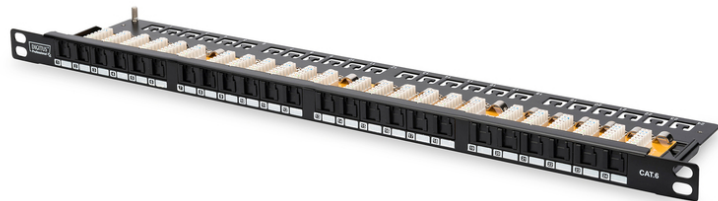

DIGITUS CAT 6, Class E High Density Patch Panel, unshielded

DN-91624U-SL-SH
EAN 4016032323280

CAT 6 Patch Panel, unshielded, 24-port RJ45 w. shutter, 8P8C, LSA, 0.5U, 19" rack mount, black

The DIGITUS® 24-port 0.5U Patch Panel offers a high density. As the panel is only 0.5U in height, it allows to present 48 ports on 1U (2 panels with 24 ports each) which can be installed.

- LSA termination clamp: Krone LSA+, UL 94V-2, zinc plated phosphor bronze
- Ground wire: Not included
- Conductor plate: FR4, UL 94V-0
- Physical properties:
- Insertion force: 30N max. (IEC 60603-7-5)
- Retention strength: 7.7 kg between jack and plug
- Operation temperature: -20° C to +70 °C (ISO/IEC 11801, EN 50173-1, ANSI/TIA/EIA 568 C)
- Mating cycles female: > 750 acc. to ISO/IEC 11801, IEC 60603-7-5
- Clamp: > 200 acc. to ISO/IEC 11801, IEC 60603-7-5
- IDC wire size: 22 – 26 AWG solid and stranded conductor
- Insulation resistance: > 500 MOhm
- Contact resistance: < 20 MilliOhm
- Dielectric strength: 1000 VDC (Contact/Contact), 1500 VDC (Contact/Ground)
- Insulation resistance: > 500 MOhm
- Contact resistance: < 20 MilliOhm
- Dielectric strength: 1000 VDC (Contact/Contact), 1500 VDC (Contact/Ground)
- Color: Black (RAL 9005)
- Color: black, RAL 9005
- Ports: 24
- Units: 0
- Category: CAT 6