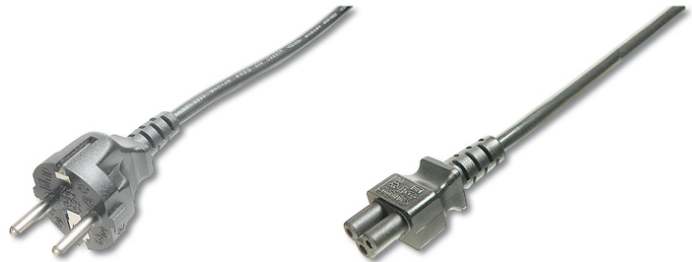

# DIGITUS German Power Cord connection cable

AK-440115-008-S  
 EAN 4016032322948

**Power Cord, CEE 7/7 (Typ-F) - C5 M/F, 0,75m, H05VV-F3G 0.75qmm, bl**

This power cord connection cable, also known as „Micky Mouse“- or „cloverleaf“ connector, is used for the connection of a Laptop or power supply unit to the German indoor power supply system (outlet).

**Corresponds to the German guidelines**

- Assortment: Device Connection Cables
- Cable standard: H05 VV F3G
- Color cable: black
- Color connector: black

- Connector 1: Schuko (CEE 7/7), plug
- Connector 2: IEC C5, jack
- Connector surface: nickel-plated
- Current load capacity: 250V/10A
- Hoods: molded
- Lead cross-section: 0.75qmm
- Packaging: Polybag
- Wire material: CU
- Length: 0.75 m
- Shielding: Unshielded