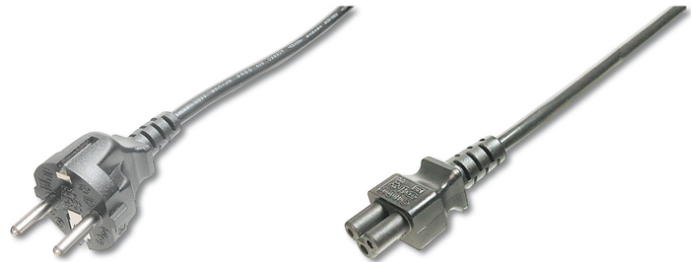

DIGITUS German Power Cord connection cable

AK-440115-012-S
 EAN 4016032322788

Power Cord, CEE 7/7 (Typ-F) - C5 M/F, 1.2m, H05VV-F3G 0.75qmm, bl

This power cord connection cable, also known as „Micky Mouse“- or „cloverleaf“ connector, is used for the connection of a Laptop or power supply unit to the German indoor power supply system (outlet).

Corresponds to the German guidelines

- Assortment: Device Connection Cables
- Cable standard: H05 VV F3G
- Color cable: black
- Color connector: black

- Connector 1: Schuko (CEE 7/7), plug
- Connector 2: IEC C5, jack
- Connector surface: nickel-plated
- Current load capacity: 250V/10A
- Hoods: molded
- Lead cross-section: 0.75qmm
- Packaging: Polybag
- Wire material: CU
- Length: 1.2 m
- Shielding: Unshielded