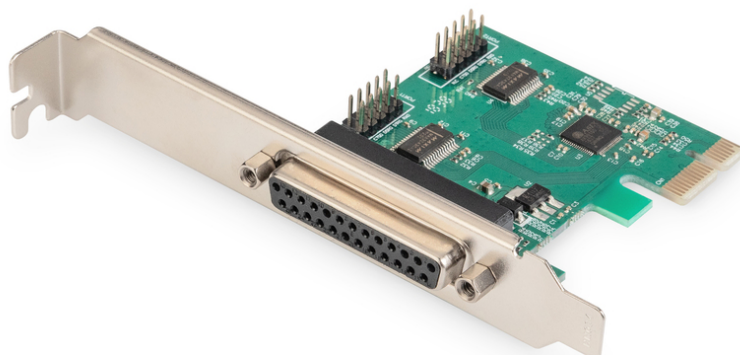

DIGITUS PCI Express Parallel Card, 2/1-port

DS-30040-2
EAN 4016032317760

PCI Express Parallel Card, 2/1-port 2-port serial, 1-port parallel

The DIGITUS PCI parallel 1-port card can be installed on a PCI express slot, so you can connect an SPP / ECP parallel peripheral device to the computer. The good performance of the SPP / ECP parallel card has a DB25 parallel port, which is ideal for connecting printers, scanners, CD drives, memory card readers and more. With plug & play, the card simply plugs into your PC and promises to make a quick use.

Perfect for connecting any parallel or serial device including printers, scanners and ISDN terminal adapters

- Chipset: AX99100
- 2x DSUB 9, serial ports, male, UART16C450/550
- 1x DSUB 25, parallel port

- Data transfer rate up to 115.200 bps
- Supports standard parallel port (SPP) & enhanced capability port (ECP)
- Compliant with PCI Express Base Specification 1.0a
- Operating temperature: 0 °C - 70 °C
- Operating humidity: 0% - 85% RH (non-condensing)
- Supports Windows 10, 8.1, 8, 7, Vista, XP and Linux