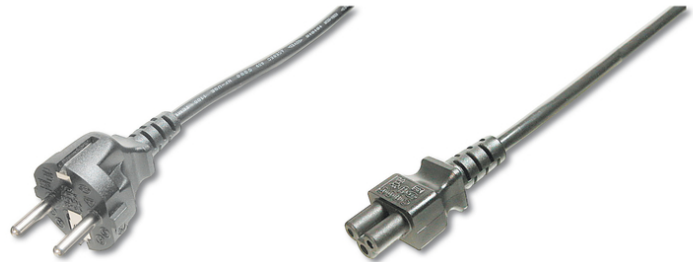

DIGITUS German Power Cord connection cable

AK-440103-018-S
 EAN 4016032311799

Power Cord, CEE 7/7 (Typ-F) - C5 M/F, 1.8m, H05VV-F3G 0.75qmm, black

This power cord connection cable, also known as „Micky Mouse“- or „cloverleaf“ connector, is used for the connection of a Laptop or power supply unit to the German indoor power supply system (outlet).

Approved for all European countries

- Assortment: Device Connection Cables
- Cable standard: H05 VV F3G
- Color cable: black
- Color connector: black

- Connector 1: Schuko (CEE 7/7), plug
- Connector 2: IEC C5, jack
- Connector surface: nickel-plated
- Current load capacity: 250V/10A
- Hoods: molded
- Lead cross-section: 0.75qmm
- Packaging: Polybag
- Wire material: CU
- Length: 1.8 m
- Shielding: Unshielded