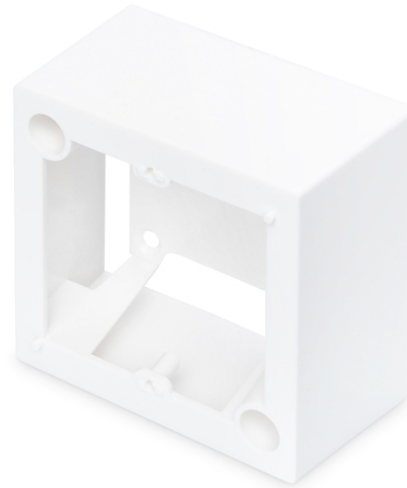

# DIGITUS Surface Mountbox for Walloutlet Faceplates 80x80 mm, French Type

DN-93804  
 EAN 4016032309987

**Surface mount box for faceplates 80x80 mm, color pure white, French layout**

The DIGITUS® Surface mount boxes for keystone outlets are the perfect solution to extend your data outlets. Available layouts: German, French, British.

- Layout keystone entry: 90° outlet
- Area of application: Cavity socket, trunking, surface mount box
- Norms: ISO/IEC 11801 3rd Ed., EN 50173-1, EIA/TIA 568-C
- General properties:
- Suitable for installation in trunking, flush and surface mount
- Integrated dust cover

- Plastic label field
- Design compatible to current switch ranges of switch manufacturers
- Technical properties:
- Wall outlet material: Die-cast metal
- Central plate material: ABS UL 94V-0
- Frame material: ABS UL 94V-0
- Surface mount box material: ABS UL 94V-0
- Physical properties:
- Operation temperature: -20° C to +70 °C (ISO/IEC 11801, EN 50173-1, ANSI/TIA/EIA 568 C)