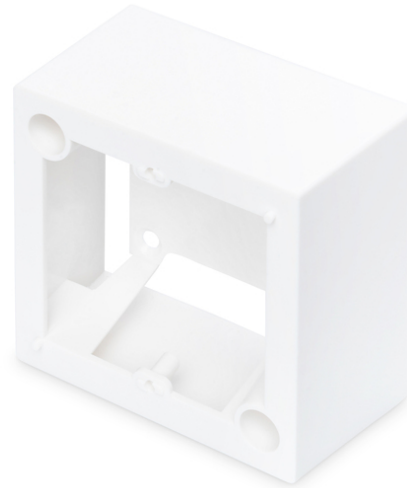

# DIGITUS Surface Mountbox for Walloutlet Faceplates 80x80 mm, French Type

DN-93804  
EAN 4016032309987

**Surface mount box for faceplates 80x80 mm, color pure white, French layout**

The DIGITUS® Surface mount boxes for keystone outlets are the perfect solution to extend your data outlets. Available layouts: German, French, British.

- Layout keystone entry: 90° outlet
- Area of application: Cavity socket, trunking, surface mount box
- Norms: ISO/IEC 11801 3rd Ed., EN 50173-1, EIA/TIA 568-C
- General properties:
- Suitable for installation in trunking, flush and surface mount
- Integrated dust cover

- Plastic label field
- Design compatible to current switch ranges of switch manufacturers
- Technical properties:
- Wall outlet material: Die-cast metal
- Central plate material: ABS UL 94V-0
- Frame material: ABS UL 94V-0
- Surface mount box material: ABS UL 94V-0
- Physical properties:
- Operation temperature: -20° C to +70 °C (ISO/IEC 11801, EN 50173-1, ANSI/TIA/EIA 568 C)