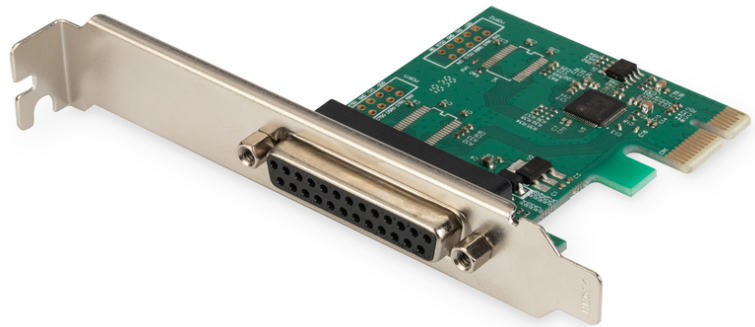

DIGITUS 1-Port Parallel Interface Card, PCI Express

DS-30020-1
EAN 4016032309383

Parallel I/O PCIeexpress Add-On card 1-port, incl. low profile, chipset:AX99100

Get more out of your parallel peripherals! The DIGITUS® parallel interface card, PCIe helps your old parallel devices perform like never before! With data transfer speeds of up to 2.5 Mbits/sec – up to 3 times faster than built-in parallel ports!

Take full advantage of all your high-speed parallel devices

- 1x DSUB 25, parallel port, jack
- Chipset: AX99100
- Data transfer rate up to 1,5 Mbps
- Supports enhanced capability port (ECP)

- Compliant with PCI Express base specification 2.0
- Compliant with PCI power management 1.2
- Incl. low profile bracket
- Operating temperature: 0 °C - 70 °C
- Operating humidity: 0% - 85% RH (non-condensing)
- Supports Windows 10, 8.1, 8, 7, Vista, XP, Mac OS X and Linux

Package contents

- 1-Port Parallel Interface Card, PCI Express
- Low profile bracket
- Driver CD
- Manual

Logistics						
	Number (pcs)	Weight (kg)	Depth (cm)	Width (cm)	Height (cm)	cm³
Packaging Unit Carton	40	8.40	38.00	38.00	30.00	43.32
Packaging Unit Inside	1	0.21	3.00	14.00	16.00	672.00
Packaging Unit Single	1	0.21	3.00	14.00	16.00	672.00
Net single without Packaging	0	0.00	0.00	0.00	0.00	0.00