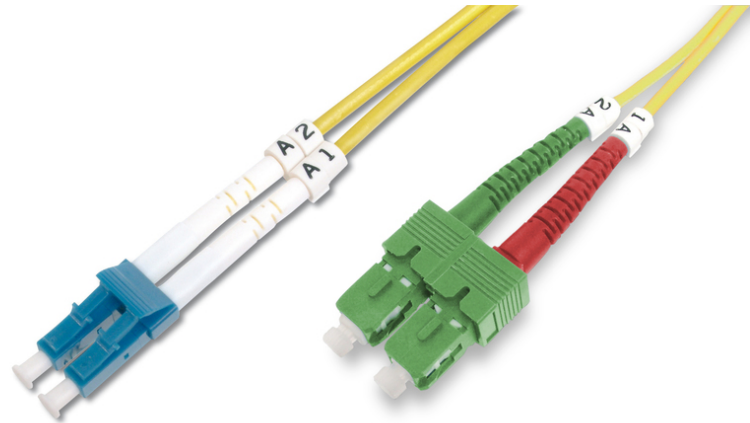

DIGITUS Fiber Optic Singlemode Patchcable SC (APC) to LC (PC)

DK-292SCA3LC-03
EAN 4016032309284

FO patch cord, duplex, SC (APC) to LC (PC) SM OS2 09/125 μ, 3 m

FO patch cord, duplex, SC (APC) to LC (PC),SM OS2 09/125 μ, 3 m

Future-oriented standards and high-end quality for your network.

- Duplex cable
- LSOH
- Connector with ceramic ferrule
- Cable diameter 2 mm
- Single packed with test-report
- Assortment: Fiber Optic Patch Cables
- Boot: single-color

- Cable diameter: 3 mm
- Cable jacket: LSOH
- Cable type: I-VH 2E9/125μ
- Color cable: yellow
- Connector 1: SC (APC)
- Connector 2: LC
- Fiber class: OS2
- Fiber diameter: 9/125μ
- Mode: Singlemode
- Packaging: DIGITUS Polybag
- Length: 3 m