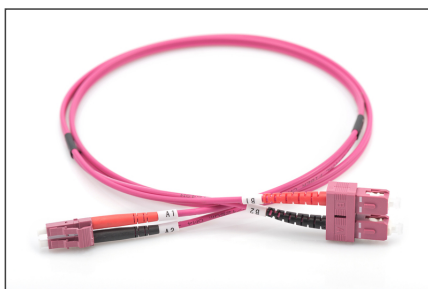

DIGITUS Fiber Optic Multimode Patch Cord, OM4, LC / SC

DK-2532-10-4
EAN 4016032308966

FO patch cord, duplex, LC to SC MM OM4 50/125 μ, 10 m

FO patch cord, duplex, LC to SC,MM OM4 50/125 μ, 10 m

Future-oriented standards and high-end quality for your network.

- Duplex cable
- LSOH
- Connector with ceramic ferrule
- Cable diameter 2 mm
- Single packed with test-report
- Color: RAL 4003
- Assortment: Fiber Optic Patch Cables
- Boot: two-color

- Cable diameter: 2 mm
- Cable jacket: LSOH
- Cable type: I-VH 2G50/125μ
- Color cable: erika violet
- Connector 1: LC
- Connector 2: SC
- Fiber class: OM4
- Fiber diameter: 50/125μ
- Mode: Multimode
- Packaging: DIGITUS Polybag
- Length: 10 m

More images:

Part No.	DK-2532-10-4			
Length	10 m			
Cable Type	Duplex MM 50/125	OM4 LSZH		
	END A	END B		
Connector Type	LC	SC		
Insertion Loss (dB)	0.16	0.13	0.15	0.14
Return Loss (dB)	41.20	39.10	38.20	42.30
Q.C.	PASS			