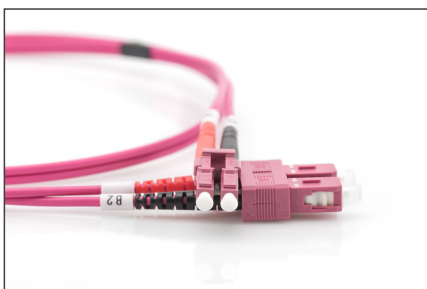

# DIGITUS Fiber Optic Multimode Patch Cord, OM4, LC / SC

DK-2532-05-4  
EAN 4016032308942

**FO patch cord, duplex, LC to SC MM OM4 50/125 μ, 5 m**

FO patch cord, duplex, LC to SC,MM OM4 50/125 μ, 5 m

**Future-oriented standards and high-end quality for your network.**

- Duplex cable
- LSOH
- Connector with ceramic ferrule
- Cable diameter 2 mm
- Single packed with test-report
- Color: RAL 4003
- Assortment: Fiber Optic Patch Cables
- Boot: two-color

- Cable diameter: 2 mm
- Cable jacket: LSOH
- Cable type: I-VH 2G50/125μ
- Color cable: erika violet
- Connector 1: LC
- Connector 2: SC
- Fiber class: OM4
- Fiber diameter: 50/125μ
- Mode: Multimode
- Packaging: DIGITUS Polybag
- Length: 5 m

**More images:**

Part No.	DK-2532-05-4			
Lenght	5 m			
Cable Type	Duplex MM 50/125		OM4 LSZH	
	END A		END B	
Connector Type	LC		SC	
Insertion Loss (dB)	0.16	0.13	0.15	0.14
Return Loss (dB)	41.20	39.10	38.20	42.30
Q.C.	PASS			