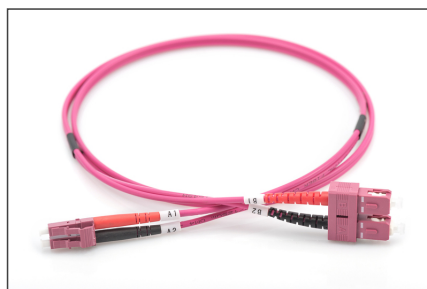

# DIGITUS Fiber Optic Multimode Patch Cord, OM4, LC / SC

DK-2532-05-4  
EAN 4016032308942

**FO patch cord, duplex, LC to SC MM OM4 50/125 μ, 5 m**

FO patch cord, duplex, LC to SC,MM OM4 50/125 μ, 5 m

**Future-oriented standards and high-end quality for your network.**

- Duplex cable
- LSOH
- Connector with ceramic ferrule
- Cable diameter 2 mm
- Single packed with test-report
- Color: RAL 4003
- Assortment: Fiber Optic Patch Cables
- Boot: two-color

- Cable diameter: 2 mm
- Cable jacket: LSOH
- Cable type: I-VH 2G50/125μ
- Color cable: erika violet
- Connector 1: LC
- Connector 2: SC
- Fiber class: OM4
- Fiber diameter: 50/125μ
- Mode: Multimode
- Packaging: DIGITUS Polybag
- Length: 5 m

**More images:**

Part No.	DK-2532-05-4			
Lenght	5 m			
Cable Type	Duplex MM 50/125		OM4 LSZH	
	END A		END B	
Connector Type	LC		SC	
Insertion Loss (dB)	0.16	0.13	0.15	0.14
Return Loss (dB)	41.20	39.10	38.20	42.30
Q.C.	PASS			