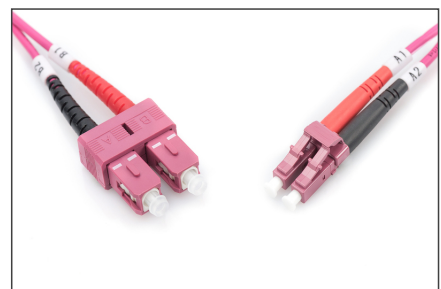

# DIGITUS Fiber Optic Multimode Patch Cord, OM4, LC / SC

DK-2532-05-4  
EAN 4016032308942

**FO patch cord, duplex, LC to SC MM OM4 50/125 μ, 5 m**

FO patch cord, duplex, LC to SC,MM OM4 50/125 μ, 5 m

**Future-oriented standards and high-end quality for your network.**

- Duplex cable
- LSOH
- Connector with ceramic ferrule
- Cable diameter 2 mm
- Single packed with test-report
- Color: RAL 4003
- Assortment: Fiber Optic Patch Cables
- Boot: two-color

- Cable diameter: 2 mm
- Cable jacket: LSOH
- Cable type: I-VH 2G50/125μ
- Color cable: erika violet
- Connector 1: LC
- Connector 2: SC
- Fiber class: OM4
- Fiber diameter: 50/125μ
- Mode: Multimode
- Packaging: DIGITUS Polybag
- Length: 5 m

**More images:**

Part No.	DK-2532-05-4			
Lenght	5 m			
Cable Type	Duplex MM 50/125		OM4 LSZH	
	END A		END B	
Connector Type	LC		SC	
Insertion Loss (dB)	0.16	0.13	0.15	0.14
Return Loss (dB)	41.20	39.10	38.20	42.30
Q.C.	PASS			