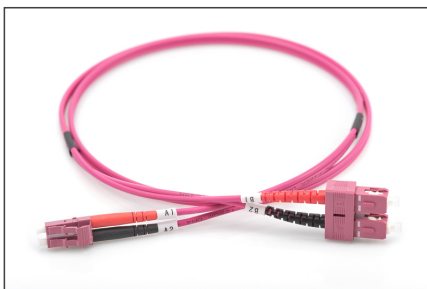

DIGITUS Fiber Optic Multimode Patch Cord, OM4, LC / SC

DK-2532-01-4
EAN 4016032308911

FO patch cord, duplex, LC to SC MM OM4 50/125 μ, 1 m

FO patch cord, duplex, LC to SC,MM OM4 50/125 μ, 1 m

Future-oriented standards and high-end quality for your network.

- Duplex cable
- LSOH
- Connector with ceramic ferrule
- Cable diameter 2 mm
- Single packed with test-report
- Color: RAL 4003
- Assortment: Fiber Optic Patch Cables
- Cable diameter: 2 mm

- Cable jacket: LSOH
- Cable type: I-VH 2G50/125μ
- Color cable: erika violet
- Connector 1: LC
- Connector 2: SC
- Fiber class: OM4
- Fiber diameter: 50/125μ
- Mode: Multimode
- Number of connectors side 1: 2
- Number of connectors side 2: 1
- Packaging: DIGITUS Polybag
- Length: 1 m

More images:

Part No.	DK-2532-01-4			
Length	1 m			
Cable Type	Duplex MM 50/125	OM4 LSZH		
	END A	END B		
Connector Type	LC	SC		
Insertion Loss (dB)	0.16	0.13	0.15	0.14
Return Loss (dB)	41.20	39.10	38.20	42.30
Q.C.	PASS			