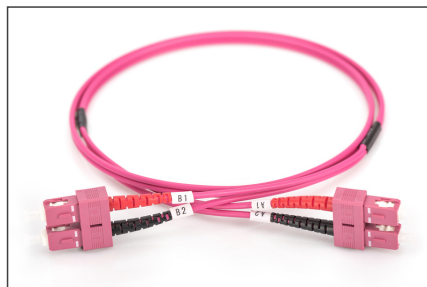

DIGITUS Fiber Optic Multimode Patch Cord, OM4, SC / SC

DK-2522-02-4
 EAN 4016032308867

FO patch cord, duplex, SC to SC MM OM4 50/125 μ, 2 m

FO patch cord, duplex, SC to SC,MM OM4 50/125 μ, 2 m

Future-oriented standards and high-end quality for your network.

- Duplex cable
- LSOH
- Connector with ceramic ferrule
- Cable diameter 2 mm
- Single packed with test-report
- Color: RAL 4003
- Assortment: Fiber Optic Patch Cables
- Boot: two-color

- Cable diameter: 2 mm
- Cable jacket: LSOH
- Cable type: I-VH 2G50/125μ
- Color cable: erika violet
- Connector 1: SC
- Connector 2: SC
- Fiber class: OM4
- Fiber diameter: 50/125μ
- Mode: Multimode
- Packaging: DIGITUS Polybag
- Length: 2 m

More images:

Part No.	DK-2522-02-4			
Lenght	2 m			
Cable Type	Duplex MM 50/125		OM4 LSZH	
	END A		END B	
Connector Type	SC		SC	
Insertion Loss (dB)	0.11	0.05	0.11	0.11
Return Loss (dB)	30.5	32	33.2	35.8
Q.C.	PASS			