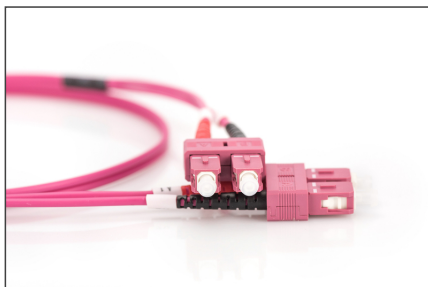

DIGITUS Fiber Optic Multimode Patch Cord, OM4, SC / SC

DK-2522-02-4
 EAN 4016032308867

FO patch cord, duplex, SC to SC MM OM4 50/125 μ, 2 m

FO patch cord, duplex, SC to SC,MM OM4 50/125 μ, 2 m

Future-oriented standards and high-end quality for your network.

- Duplex cable
- LSOH
- Connector with ceramic ferrule
- Cable diameter 2 mm
- Single packed with test-report
- Color: RAL 4003
- Assortment: Fiber Optic Patch Cables
- Boot: two-color

- Cable diameter: 2 mm
- Cable jacket: LSOH
- Cable type: I-VH 2G50/125μ
- Color cable: erika violet
- Connector 1: SC
- Connector 2: SC
- Fiber class: OM4
- Fiber diameter: 50/125μ
- Mode: Multimode
- Packaging: DIGITUS Polybag
- Length: 2 m

More images:

Part No.	DK-2522-02-4			
Lenght	2 m			
Cable Type	Duplex MM 50/125		OM4 LSZH	
	END A		END B	
Connector Type	SC		SC	
Insertion Loss (dB)	0.11	0.05	0.11	0.11
Return Loss (dB)	30.5	32	33.2	35.8
Q.C.	PASS			