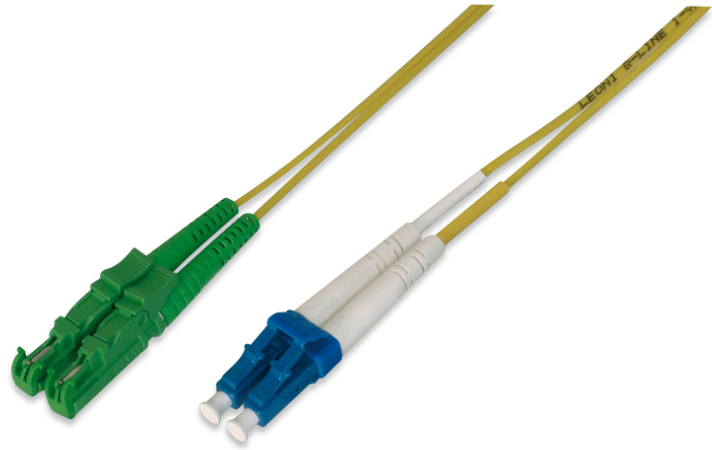

DIGITUS Fiber Optic Patch Cord, E2000 (8° APC) to LC (UPC), Singlemode

AL-9E2000LC-10I
 EAN 4016032308331

FO patch cord, duplex, E2000 (APC) to LC (UPC) R+M, SM OS2 09/125 μ, 10 m

DIGITUS® Professional offers a wide range of high quality fiber optic patch cables. Practically every request and every requirement is covered by the broad range of cable types. The product range includes OM1, OM2, OM3 and OS2 versions. DIGITUS® fiber optic installation cables guarantee the best performance and fail-safety. All cables are single packed a polybag with test report.

Cost reduction by verifiable quality and high performance.

- Duplex cable
- LSOH
- Connector with ceramic ferrule

- Single packed with test-report
- Single packed with test-report
- Assortment: Fiber Optic Patch Cables
- Boot: single-color
- Cable type: I-VH 2E9/125μ
- Color cable: yellow
- Connector 1: E2000 (APC)
- Connector 2: LC
- Fiber class: OS2
- Fiber diameter: 9/125μ
- Mode: Singlemode
- Packaging: Polybag
- Length: 10 m