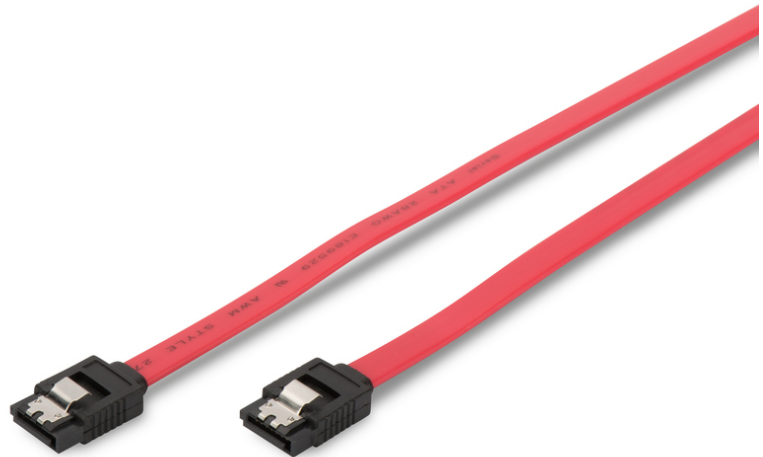

# DIGITUS SATA connection cable

**AK-400102-005-R**  
**EAN 4016032299950**

**SATA connection cable, L-type, w/ latch F/F, 0.5m, straight, SATA II/III, re**

This internal data cable used to connect Serial-ATA Hard Drives as well as CD-/DVD/Blue-Ray Recorder to the Mainboard, for example. It's also downward compatible to SATA rev. II/I

**With latch for a secure connection**

- Assortment: SATA Cables
- AWG: 28
- Color cable: red
- Color connector: black

- Connector 1: SATA (7pin) connector, L-type
- Connector 2: SATA (7pin) connector, L-type
- Data rate: 6 Gbit/s
- Hoods: molded
- Interlock: Metal latch
- Packaging: Polybag
- Style: Flat cable
- Version: SATA Revision 3
- Wire material: CU
- Length: 0.5 m
- Shielding: Unshielded