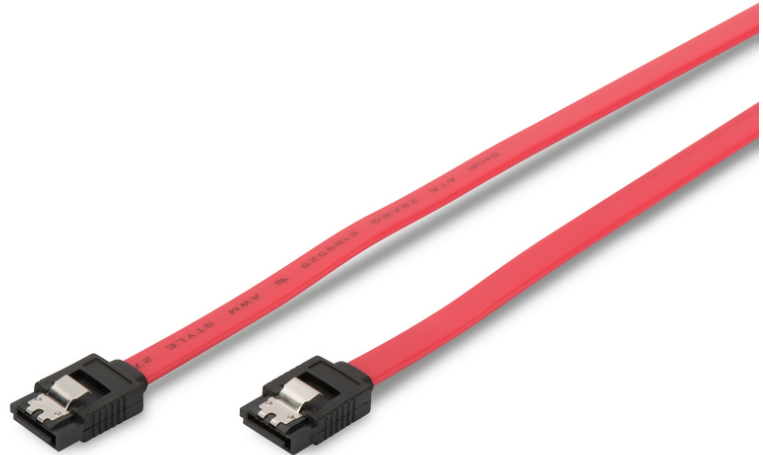

DIGITUS SATA connection cable

AK-400102-003-R
EAN 4016032299943

SATA connection cable, L-type, w/ latch F/F, 0.3m, straight,

This internal data cable used to connect Serial-ATA Hard Drives as well as CD-/DVD/Blue-Ray Recorder to the Mainboard, for example. It's also downward compatible to SATA rev. II/I

With latch for a secure connection

- Compatible with Serial ATA standards
- 7-wired cable, UL21149
- 2 fixing angles included
- Provides a safe connection between hard disk and mainboard
- Provides a safe connection between hard disk and mainboard
- Ambalaža: Polybag
- Asortiman: SATA kabele

- AWG: 26
- Blokiranje: Metalni zasun
- Brzina podataka: 6 Gbit/s
- Inačica: SATA Revizija 3
- Kabel u boji: crveni
- Kapice: ukalupljeno
- Konektor 1: SATA (7 polni) konektor, L-tip
- Konektor 2: SATA (7 polni) konektor, L-tip
- Konektor u boji: crni
- Materijal žice: CU
- Vrsta: Ravni kabel
- Duljina: 0.3 m
- oklop: bez oklopa