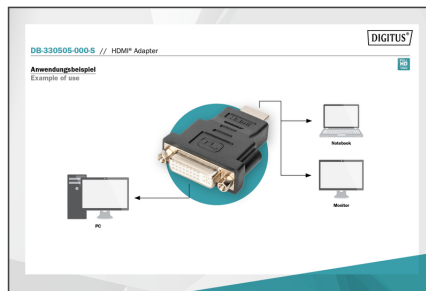

Safety notes

- When plugging and unplugging the cable, only grasp the plug and do not pull directly on the cable.
- Cables must not be kinked sharply or bent at tight angles, as this can damage the inner wires and lead to failures.
- Make sure that the cables are not under tensile load, as this can damage the insulation and the wires inside the cable.
- Ensure that cables are not laid in areas where they can be easily damaged mechanically.
- Cables should not be used in environments with extremely high or very low temperatures. Observe the product information on the maximum operating temperature of the cable
- Check cables regularly for visible damage such as cracks, kinks or signs of wear. Defective cables should be replaced immediately to avoid failures, short circuits or even electric shocks.

EU responsible person

EU based economic operator ensuring the product complies with the required regulations.

ASSMANN Electronic GmbH
Auf dem Schüffel 3
Lüdenscheid, Germany
<https://www.assmann.com>
info@assmann.com