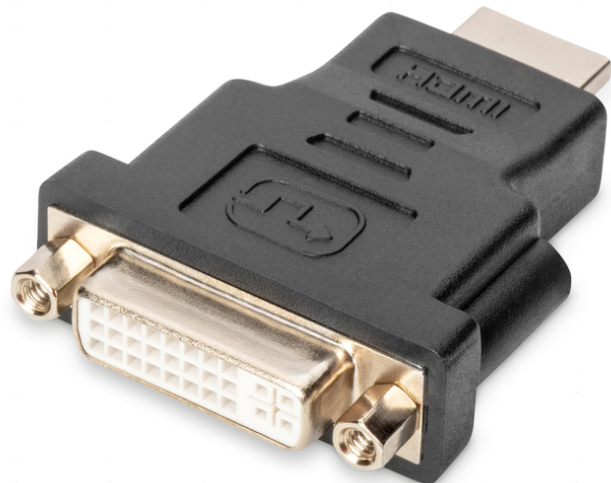

DIGITUS HDMI Adapter, HDMI to DVI-I

DB-330505-000-S
EAN 4016032298700

HDMI adapter, type A - DVI-I(24+5) M/F, comp. to former HDMI 1.3,

This adapter is suitable for connecting HDMI Type A cables to devices or cables with a DVI-I plug. It supports digital or analog signal transmission. The adapter works bi-directionally, which means it can adapt in both directions.

Dual link adapter from HDMI to DVI - supports digital and analog signals

- Supports up to 1080p with 60 Hz
- Supports DVI 24+5 and DVI 24+1

Attributes

- HDTV rezolucija maks.: 1920 x 1200 piksela, 60 Hz
- HDTV-norma: Full HD
- Kabel u boji: crni
- Kapice: ukalupljeno
- Konektor 1: HDMI tip A, utikač
- Konektor 2: DVI-I, (24+5), priključak
- Površina konektora: poniklano
- AOC - aktivni optički kabel: Ne
- oklop: jednostruki oklop