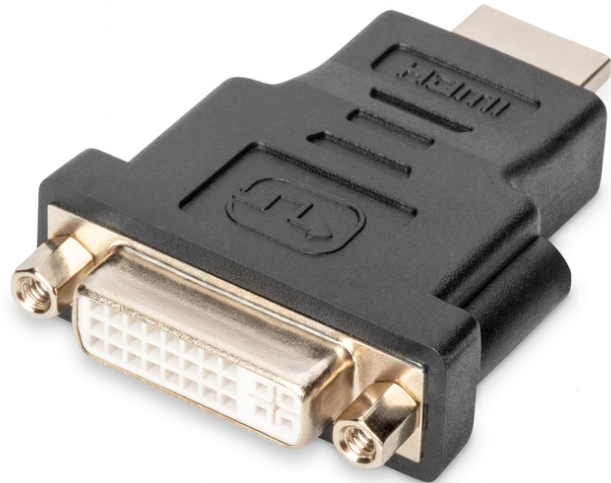

DIGITUS HDMI Adapter, HDMI to DVI-I

DB-330505-000-S
EAN 4016032298700

HDMI adapter, type A - DVI-I(24+5) M/F, comp. to former HDMI 1.3,

This adapter is suitable for connecting HDMI Type A cables to devices or cables with a DVI-I plug. It supports digital or analog signal transmission. The adapter works bi-directionally, which means it can adapt in both directions.

Dual link adapter from HDMI to DVI - supports digital and analog signals

- Supports up to 1080p with 60 Hz
- Supports DVI 24+5 and DVI 24+1
- HDTV rezolucija maks.: 1920 x 1200 piksela, 60 Hz

- HDTV-norma: Full HD
- Kabel u boji: crni
- Kapice: ukalupljeno
- Konektor 1: HDMI tip A, utikač
- Konektor 2: DVI-I, (24+5), priključak
- Površina konektora: poniklano
- AOC - aktivni optički kabel: Ne
- oklop: jednostruki oklop