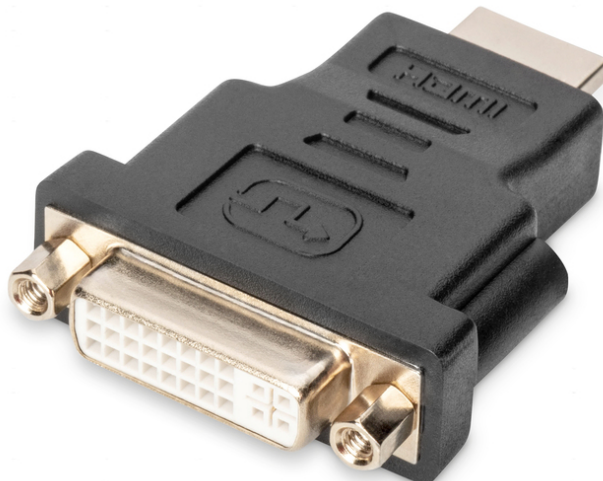

DIGITUS HDMI Adapter, HDMI to DVI-I

DB-330505-000-S
EAN 4016032298700

HDMI adapter, type A - DVI-I(24+5) M/F, comp. to former HDMI 1.3,

This adapter is suitable for connecting HDMI Type A cables to devices or cables with a DVI-I plug. It supports digital or analog signal transmission. The adapter works bi-directionally, which means it can adapt in both directions.

Dual link adapter from HDMI to DVI - supports digital and analog signals

- Supports up to 1080p with 60 Hz
- Supports DVI 24+5 and DVI 24+1

Attributes

- HDTV rezolucija maks.: 1920 x 1200 piksela, 60 Hz
- HDTV-norma: Full HD
- Kabel u boji: crni
- Kapice: ukalupljeno
- Konektor 1: HDMI tip A, utikač
- Konektor 2: DVI-I, (24+5), priključak
- Površina konektora: poniklano
- AOC - aktivni optički kabel: Ne
- oklop: jednostruki oklop