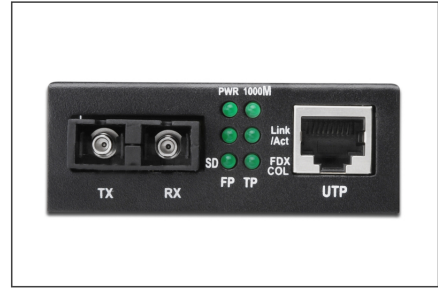

More images: